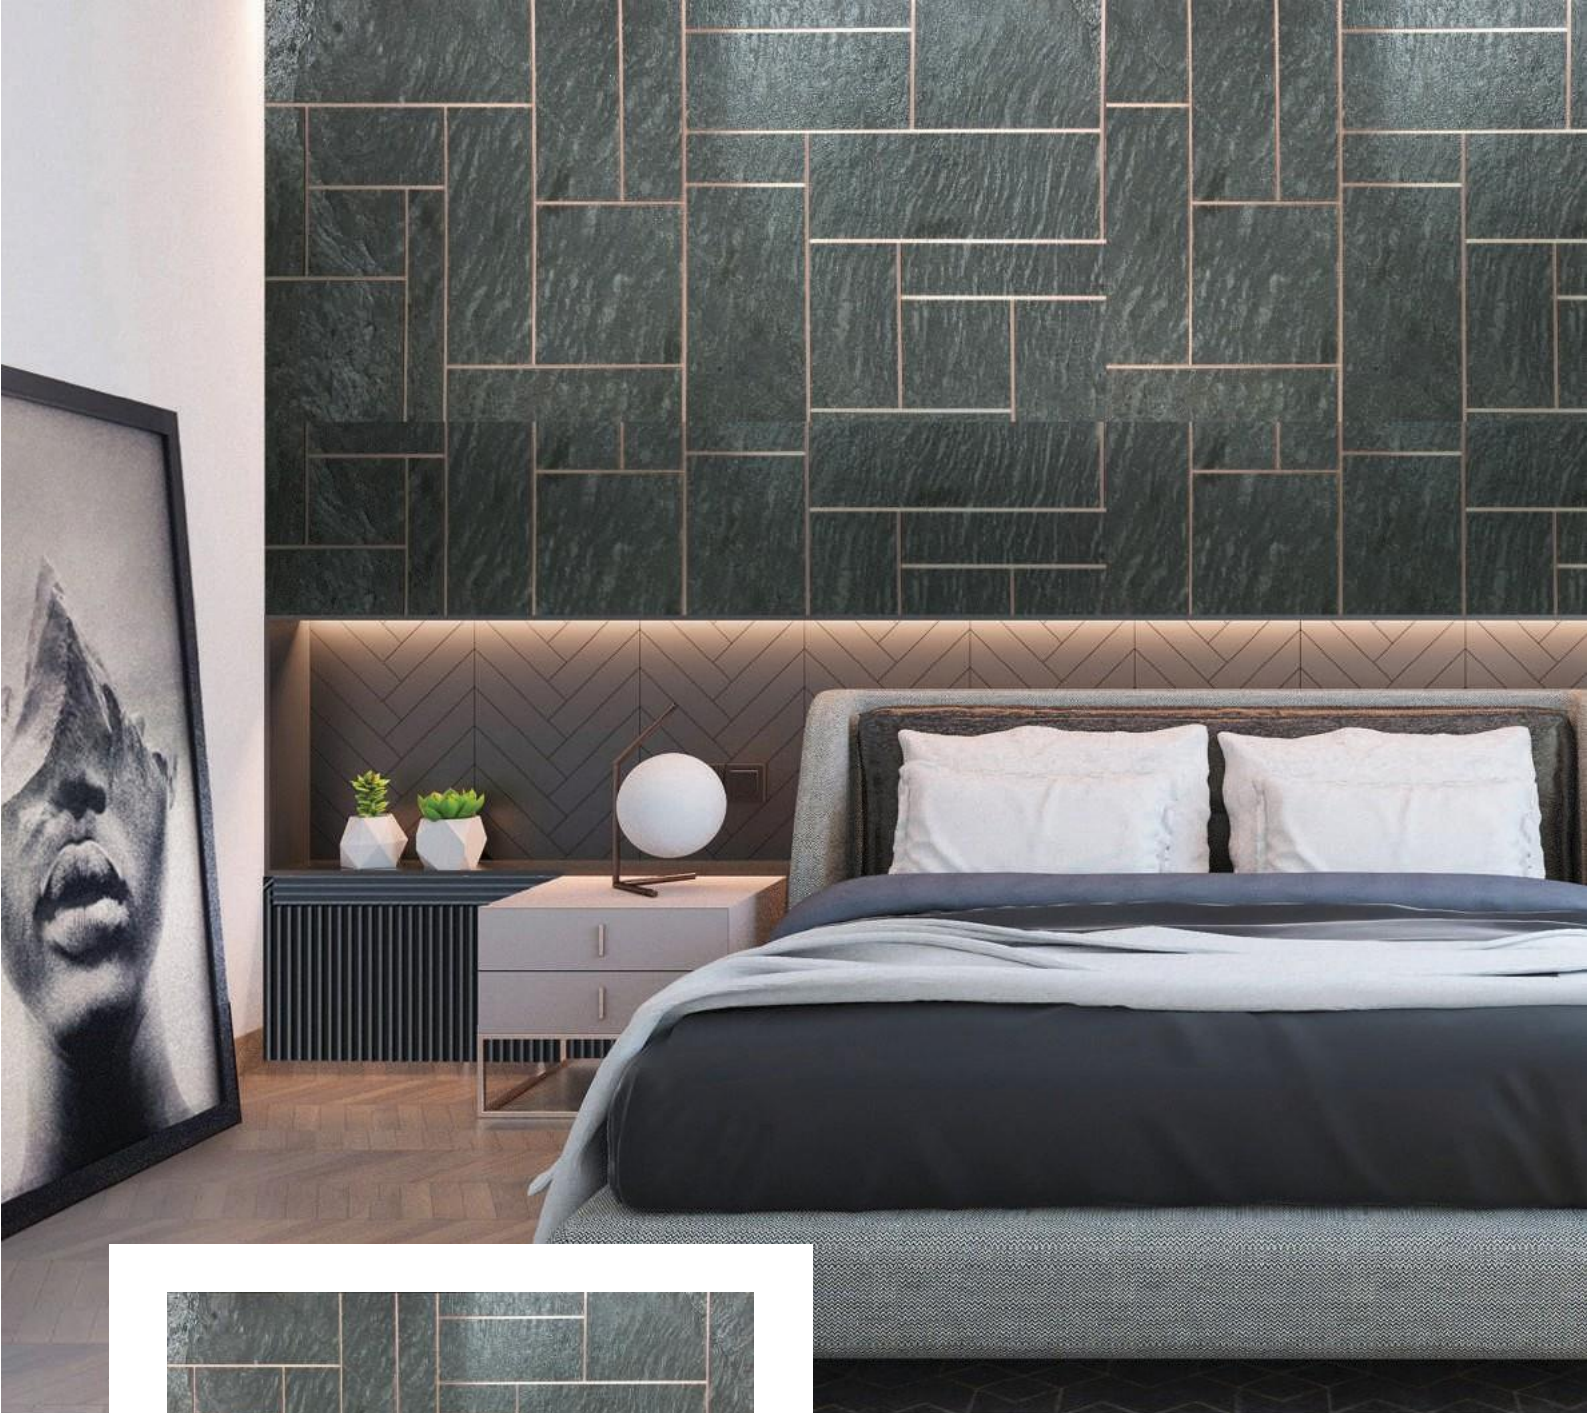

DECORATIVE
METAL INLAY PANEL

SIZES

61 x 122 CM
122 x 122 CM
122 x 244 CM

THICKNESS

8 mm

FEATURES

Real Stone, Smooth Surface,
Eco friendly, Easy to Install

HELSINKI

SIZES

61 x 122 CM
122 x 122 CM
122 x 244 CM

THICKNESS

8 mm

FEATURES

Real Stone, Smooth Surface,
Eco friendly, Easy to Install

LONDON
SAPPHIRE

SIZES