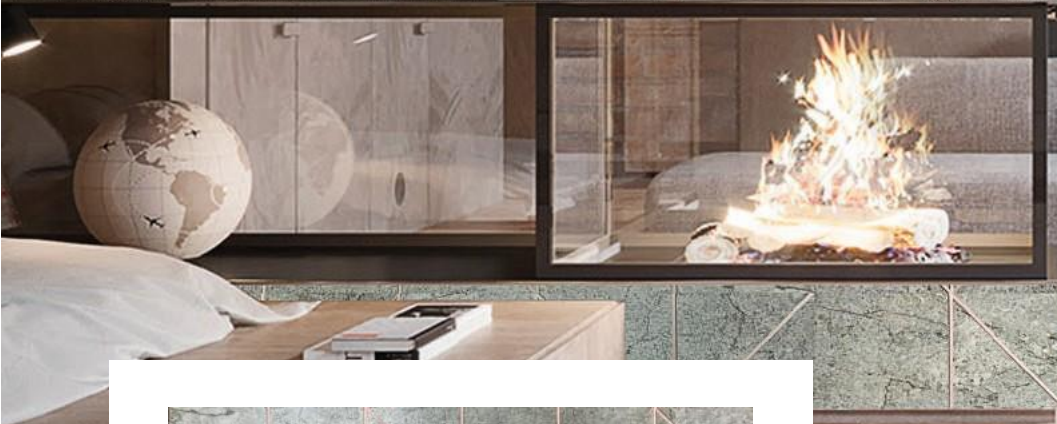

61 x 122 CM
122 x 122 CM
122 x 244 CM

THICKNESS
8 mm

FEATURES

Real Stone, Smooth Surface,
Eco friendly, Easy to Install

MADRID

SIZES

61 x 122 CM

122 x 122 CM