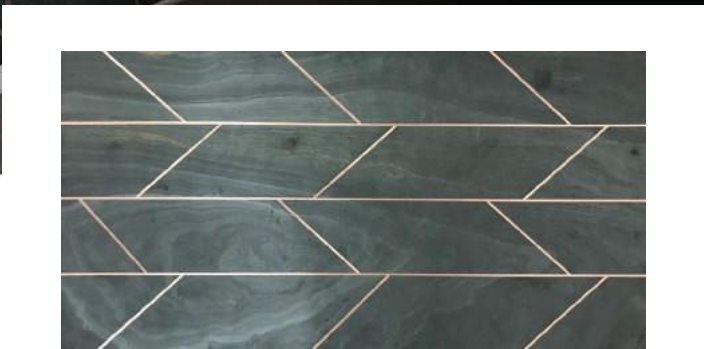

DECORATIVE
METAL INLAY PANEL

SIZES

61 x 122 CM
122 x 122 CM
122 x 244 CM

THICKNESS

8 mm

FEATURES

Real Stone, Smooth Surface,
Eco friendly, Easy to Install

HELSINKI

SIZES

61 x 122 CM
122 x 122 CM
122 x 244 CM

THICKNESS

8 mm

FEATURES

Real Stone, Smooth Surface,
Eco friendly, Easy to Install

LONDON
SAPPHIRE

SIZES

THICKNESS

8 mm

FEATURES

Real Stone, Smooth Surface,
Eco friendly, Easy to Install

ROME

SIZES

61 x 122 CM

122 x 122 CM