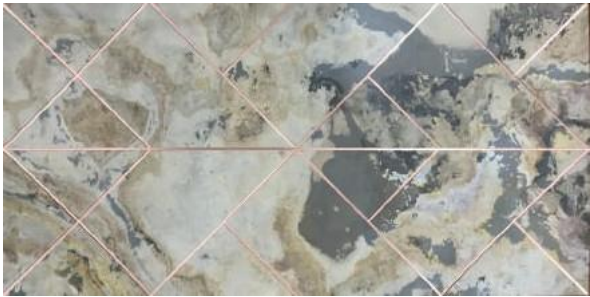

THICKNESS

8 mm

FEATURES

Real Stone, Smooth Surface,
Eco friendly, Easy to Install

SEOUL
MACEDONIAN

SIZES

61 x 122 CM
122 x 122 CM
122 x 244 CM

THICKNESS