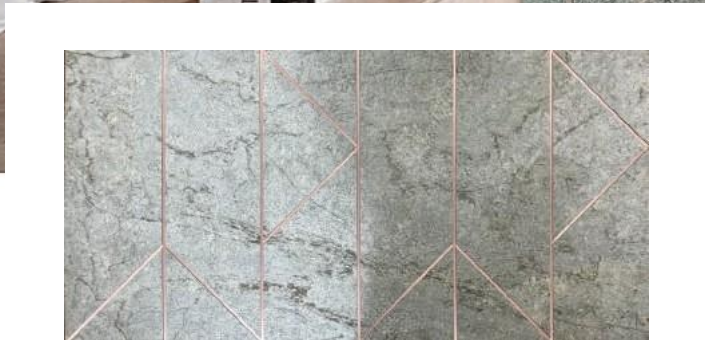

SIZES

61 x 122 CM
122 x 122 CM
122 x 244 CM

THICKNESS

8 mm

FEATURES

Real Stone, Smooth Surface,
Eco friendly, Easy to Install

LONDON
SAPPHIRE

SIZES

61 x 122 CM
122 x 122 CM
122 x 244 CM

THICKNESS
8 mm

FEATURES

Real Stone, Smooth Surface,
Eco friendly, Easy to Install

MADRID

SIZES

61 x 122 CM

122 x 122 CM