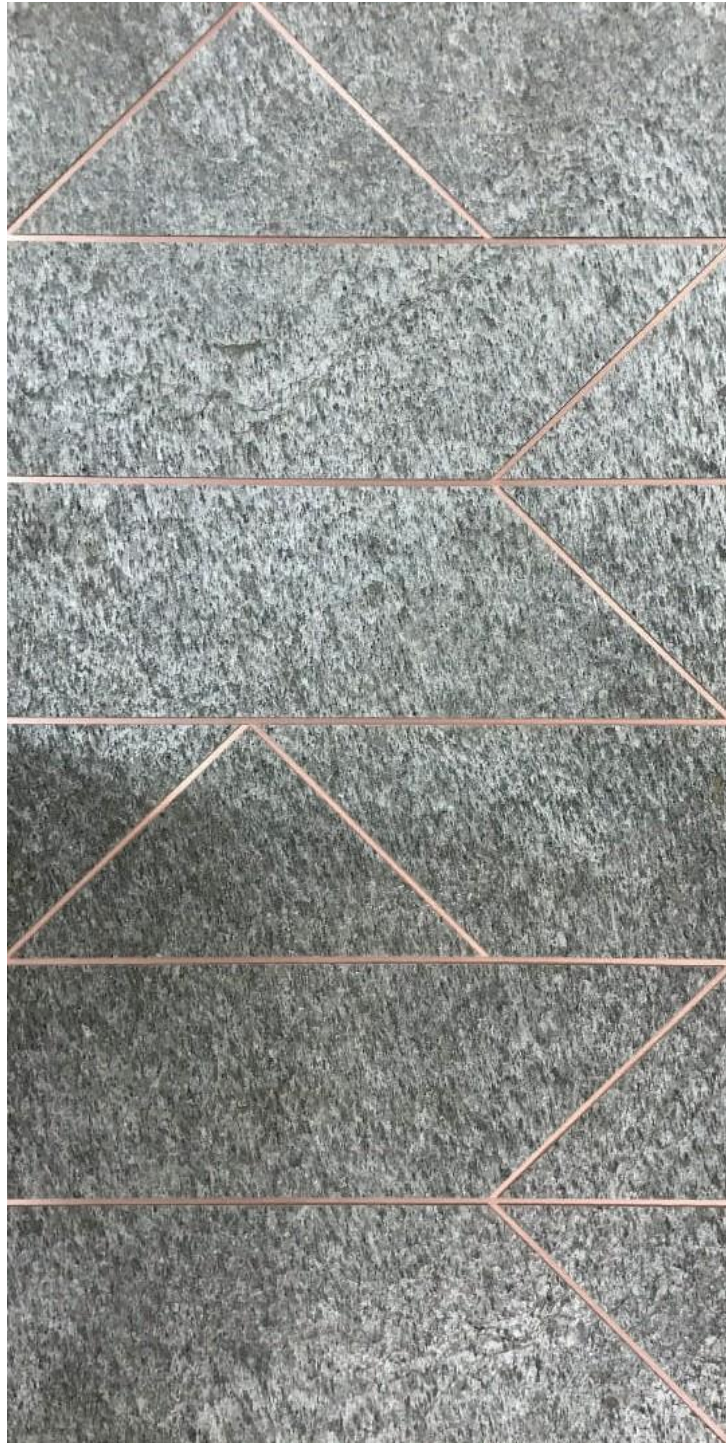

FEATURES

Real Stone, Smooth Surface,
Eco friendly, Easy to Install

TOKYO
EMERALD

SIZES

61 x 122 CM

122 x 122 CM

122 x 244 CM

THICKNESS

8 mm

FEATURES

Real Stone, Smooth Surface,
Eco friendly, Easy to Install

NEW YORK
SILVER SHINE

SIZES

61 x 122 CM

122 x 122 CM

122 x 244 CM

THICKNESS

8 mm

FEATURES

Real Stone, Smooth Surface,
Eco friendly, Easy to Install

ROME

SIZES

61 x 122 CM

122 x 122 CM