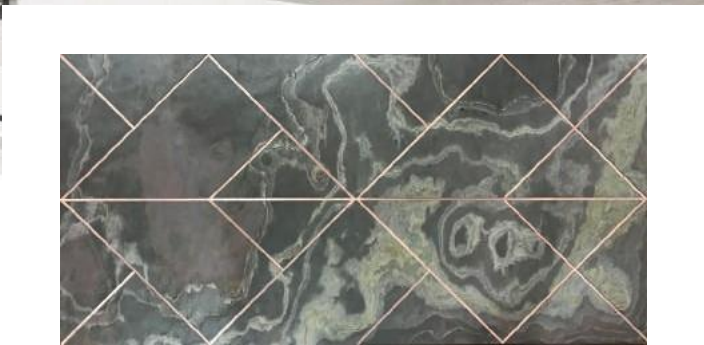

SIZES

61 x 122 CM
122 x 122 CM
122 x 244 CM

THICKNESS

8 mm

FEATURES

Real Stone, Smooth Surface,
Eco friendly, Easy to Install