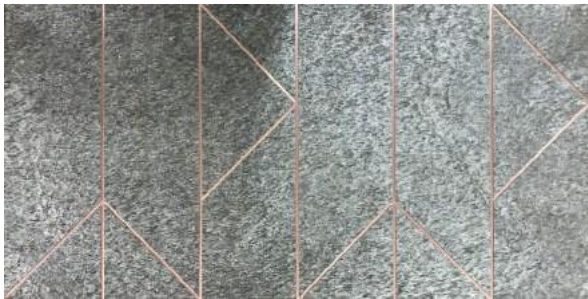

8 mm

FEATURES

Real Stone, Smooth Surface,
Eco friendly, Easy to Install

SEOUL
MACEDONIAN

SIZES

61 x 122 CM
122 x 122 CM
122 x 244 CM

THICKNESS

8 mm

FEATURES

Real Stone, Smooth Surface,
Eco friendly, Easy to Install

TOKYO
EMERALD

SIZES

61 x 122 CM

122 x 122 CM

122 x 244 CM

THICKNESS