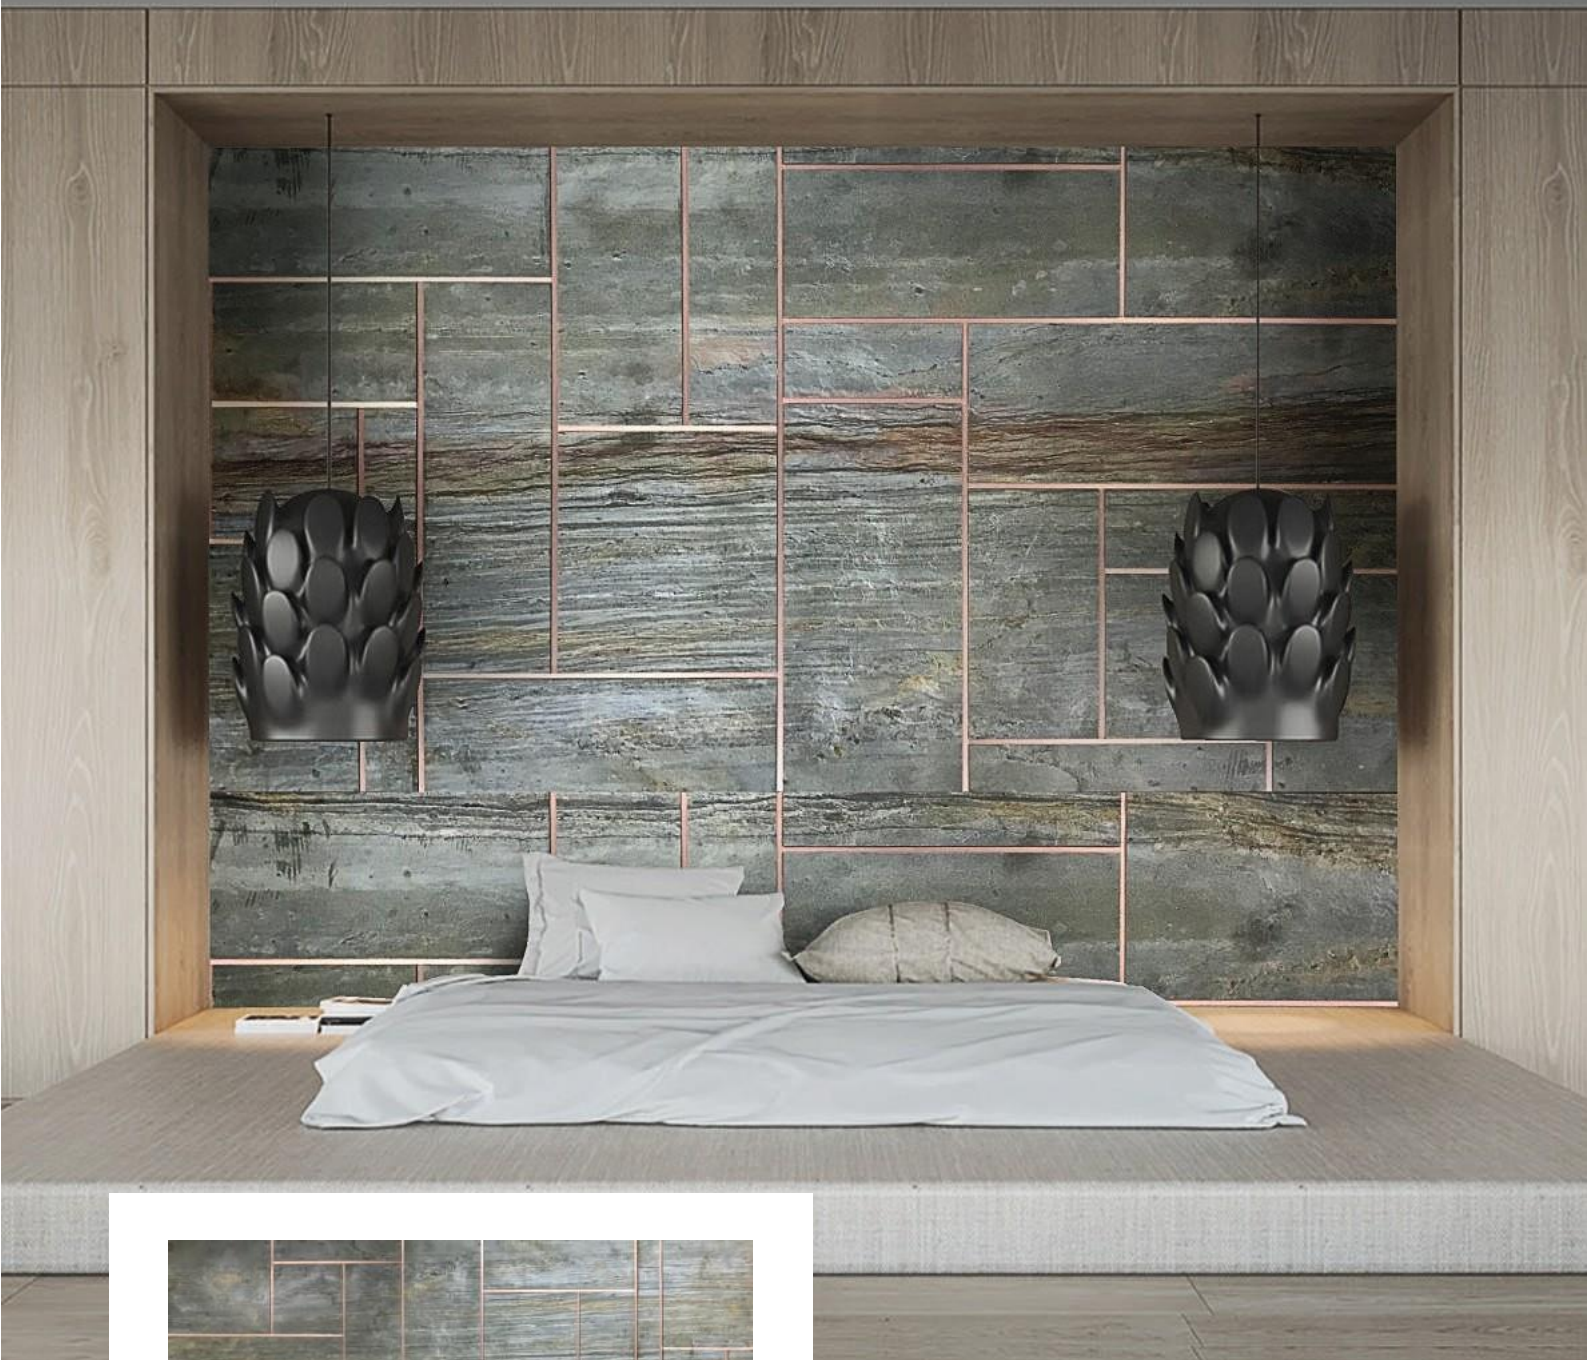

FEATURES

Real Stone, Smooth Surface,
Eco friendly, Easy to Install

TOKYO
EMERALD

SIZES

61 x 122 CM

122 x 122 CM

122 x 244 CM

THICKNESS

8 mm

FEATURES

Real Stone, Smooth Surface,
Eco friendly, Easy to Install

NEW YORK
SILVER SHINE

SIZES

61 x 122 CM

122 x 122 CM

122 x 244 CM