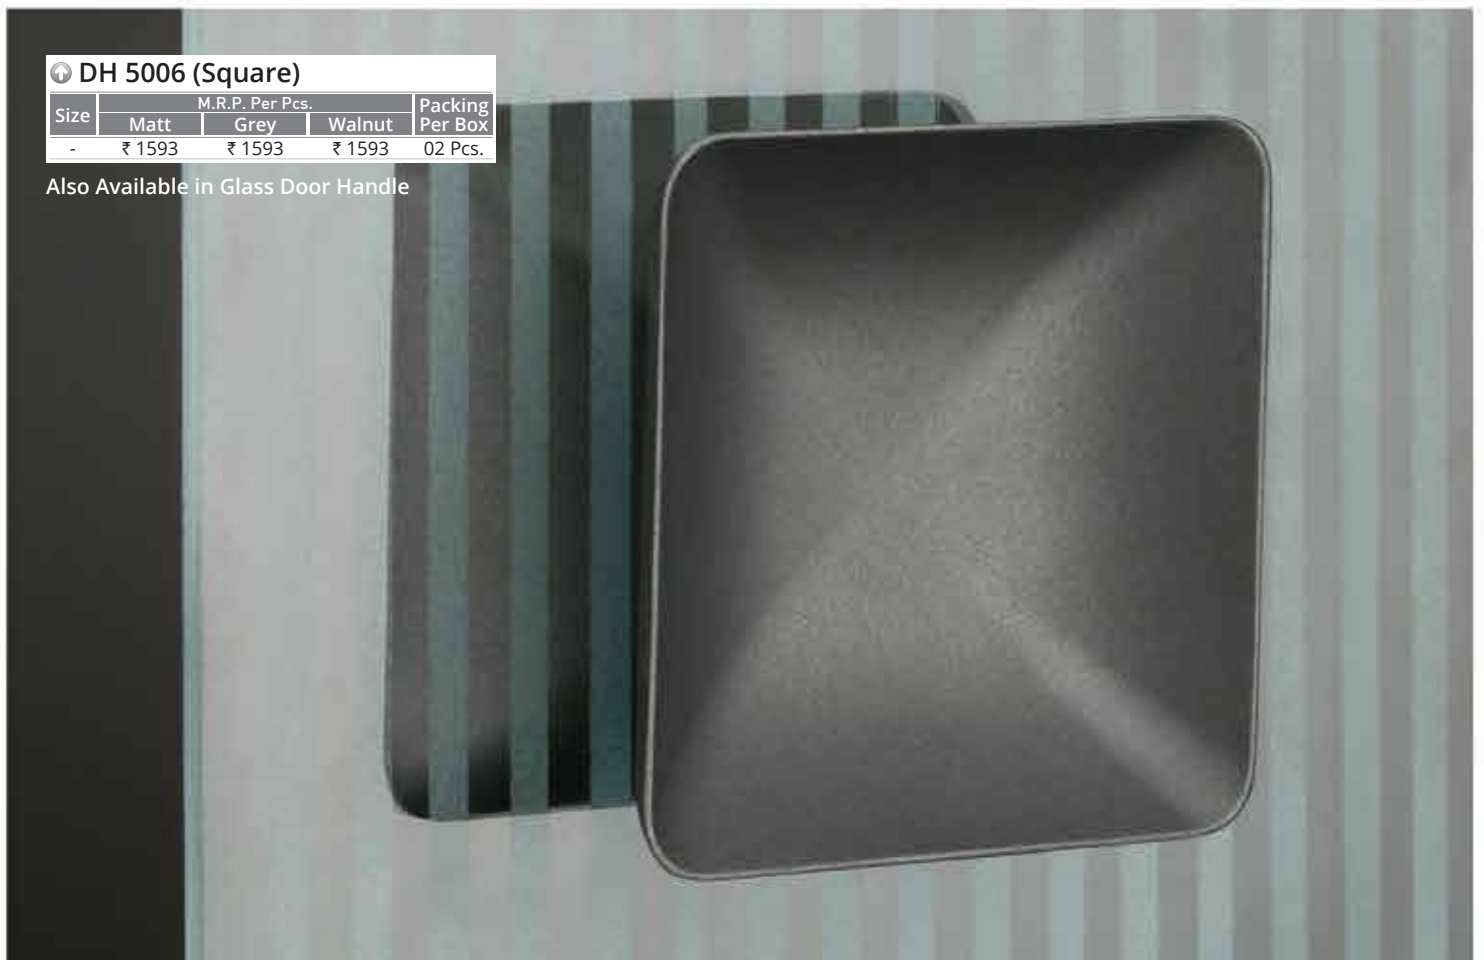

➤ **DH 5006 (Square)**

Size	M.R.P. Per Pcs.			Packing Per Box
	Matt	Grey	Walnut	
-	₹ 1593	₹ 1593	₹ 1593	02 Pcs.

Also Available in Glass Door Handle