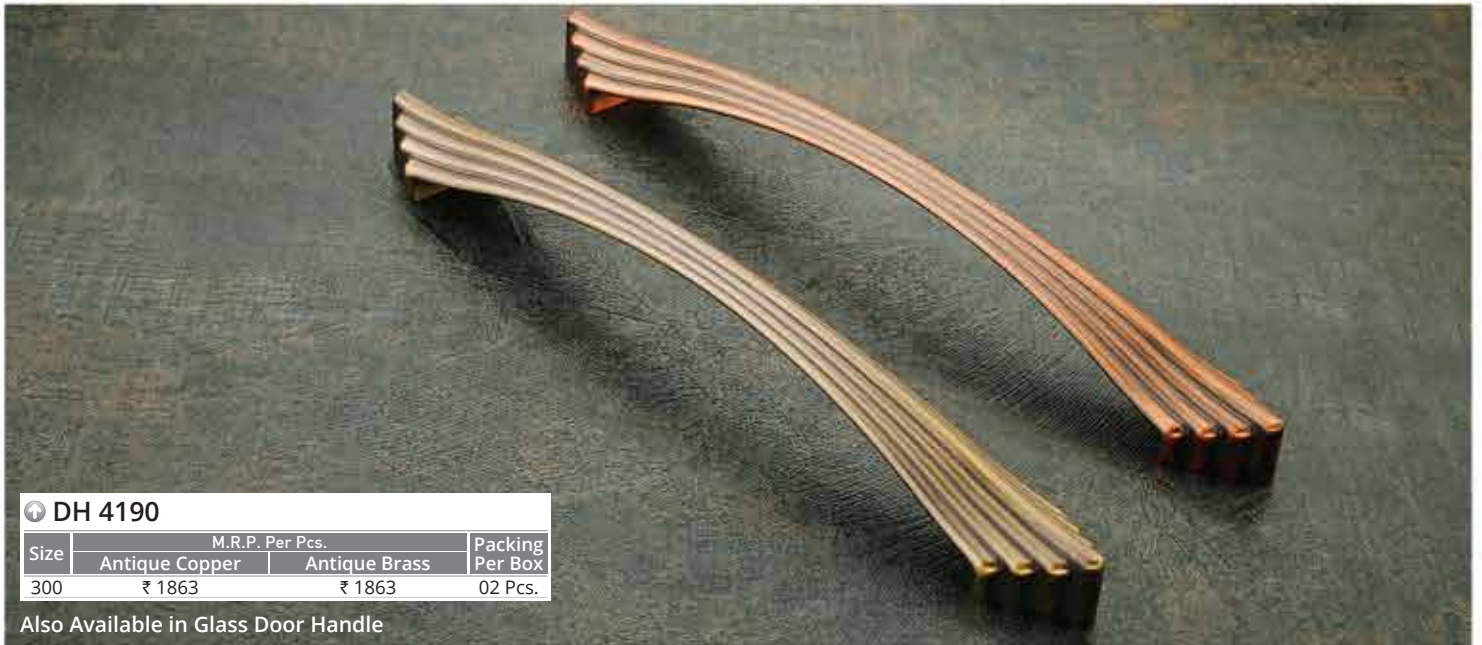

DH 4190

Size	M.R.P. Per Pcs.		Packing Per Box
	Antique Copper	Antique Brass	
300	₹ 1863	₹ 1863	02 Pcs.

Also Available in Glass Door Handle