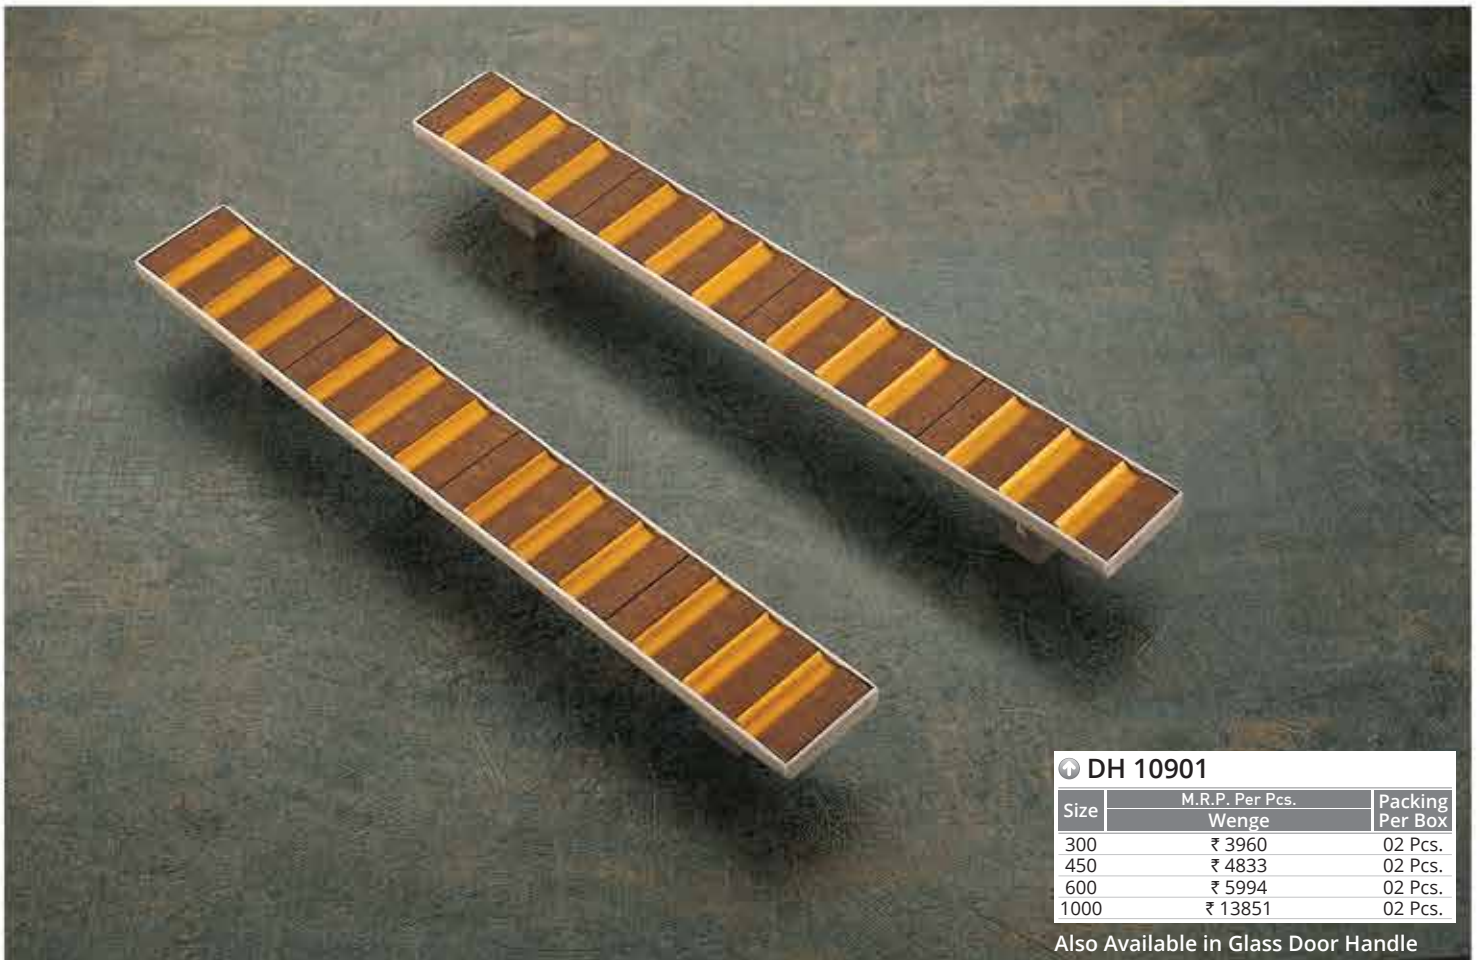

⊕ **DH 10901**

Size	M.R.P. Per Pcs.		Packing Per Box
	Wenge		
300	₹ 3960		02 Pcs.
450	₹ 4833		02 Pcs.
600	₹ 5994		02 Pcs.
1000	₹ 13851		02 Pcs.

Also Available in Glass Door Handle