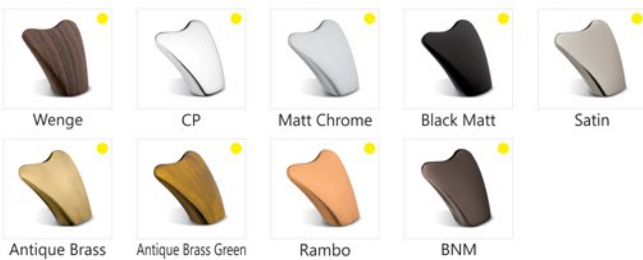

Size
Small | Big

Available Finish

Code : **Flower-Knob**

Size - Fix

Available Finish

Code : **1405**

Size - Fix

Available Finish

Code : **1406**

Size - Fix

Available Finish

Code : **1407**

Size - Fix

Available Finish

Conceal

handles & kitchen profile

Code : **SP-01**

Size in mm
200 | 300 | 400 | 500

Available Finish

CP

SS

Wenge

Code : **SP-05**

Size in mm
200 | 300 | 400 | 500