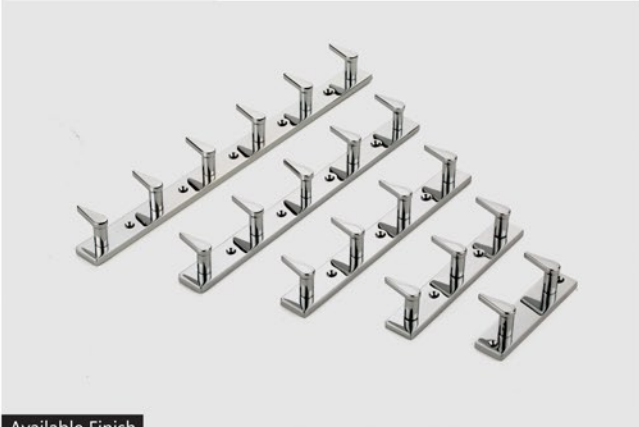

Code : **SH-01**

Hook
2H | 3H | 4H | 5H | 6H

Available Finish

CP

SS

Antique Brass

Code : **SH-03**

Hook
2H | 3H | 4H | 5H | 6H