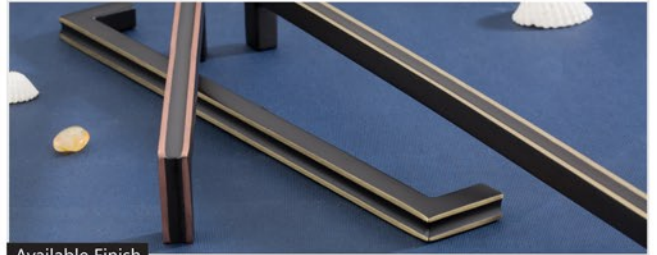

Available Finish

Antique Brass+Black

Antique Copper+Black

Code : **1341**

Size in mm
96 | 160 | 224 | 288