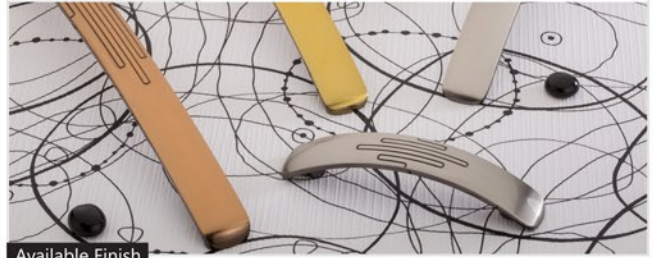

Code : **1349**

Size in mm
96 | 160 | 224 | 288