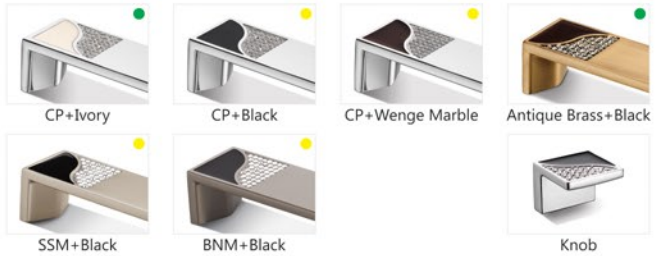

Code : **1315**

Size in mm
96 | 160 | 224 | Knob

Available Finish

Code : **1318**

Size in mm
96 | 160 | 224 | Knob

Available Finish

Code : **1316**

Size in mm
96 | 160 | 224 | 288