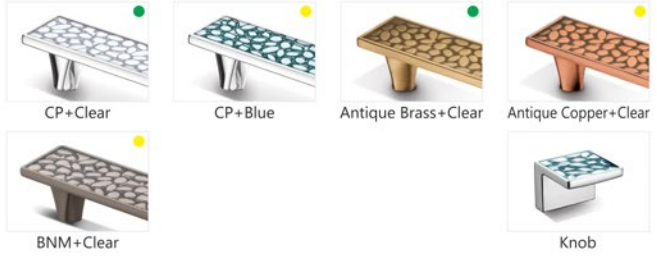

Size in mm
96 | 160 | 224 | Knob

Available Finish

Code : **1314**

Size in mm
96 | 160 | 224 | 352 | 450 | Knob

Available Finish

Code : **1317**

Size in mm
96 | 160 | 224 | 288 | Knob

Available Finish