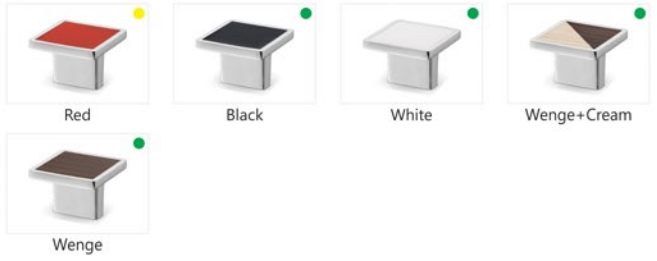

Available Finish

Code : **1401**

Size
Small | Big | Glass Door

Available Finish

Code : **RH-Knob**

Size - Fix

Available Finish

Code : **1404**