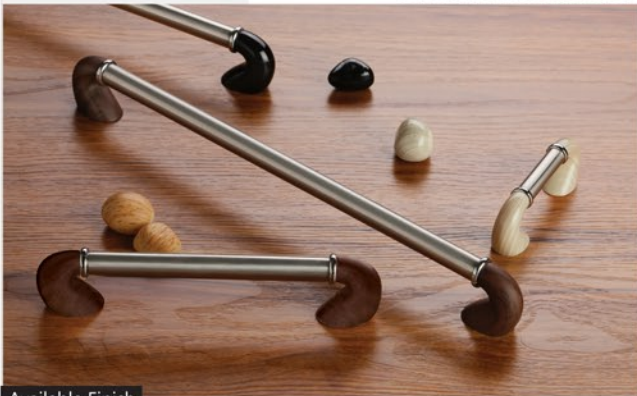

Available Finish

Code : **OL-136**

Size in mm
96 | 128 | 160 | 192 | 256