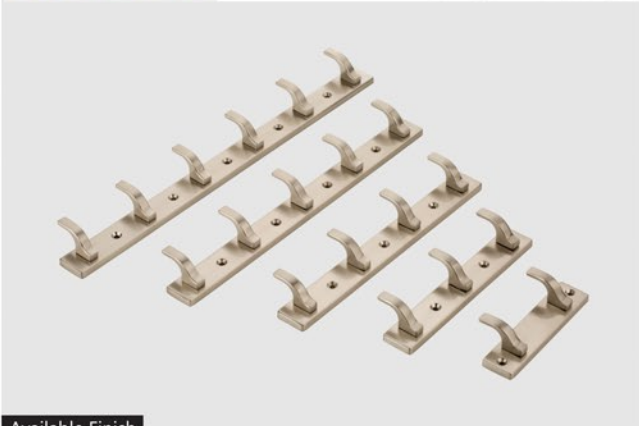

Hook
2H | 3H | 4H | 5H | 6H

Available Finish

CP

SS

Antique Brass

Code : **SH-02**

Hook
2H | 3H | 4H | 5H | 6H

Available Finish