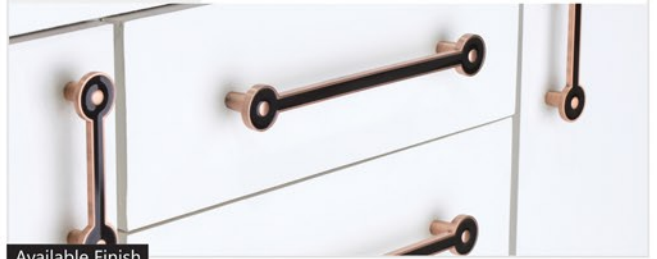

SS+Black

Antique Brass+Black

Antique Copper+Black

BNM+Black

Knob

Code : **1324**

Size in mm
96 | 160 | 224

Available Finish