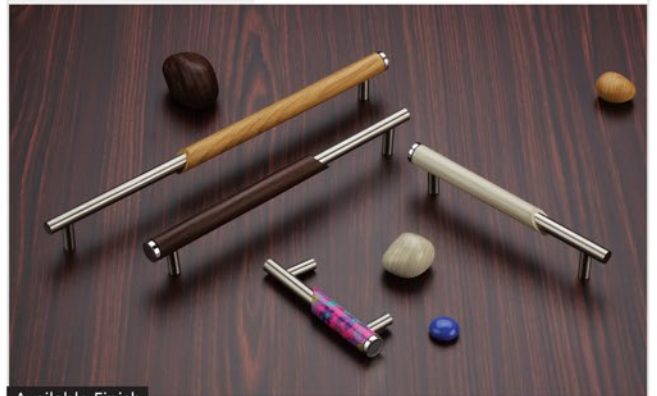

Available Finish