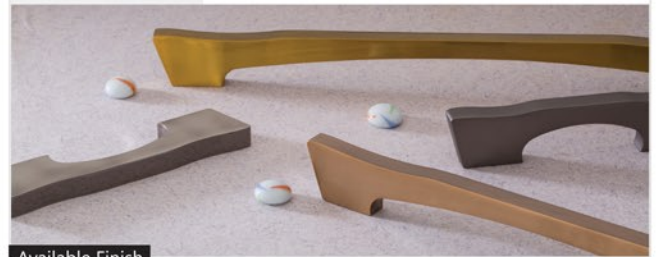

CP+White MOP

CP+MOP

SS+Brown MOP

BNM+Black

Knob

Code : **1338**

Size in mm
96 | 160 | 224 | 288

Available Finish