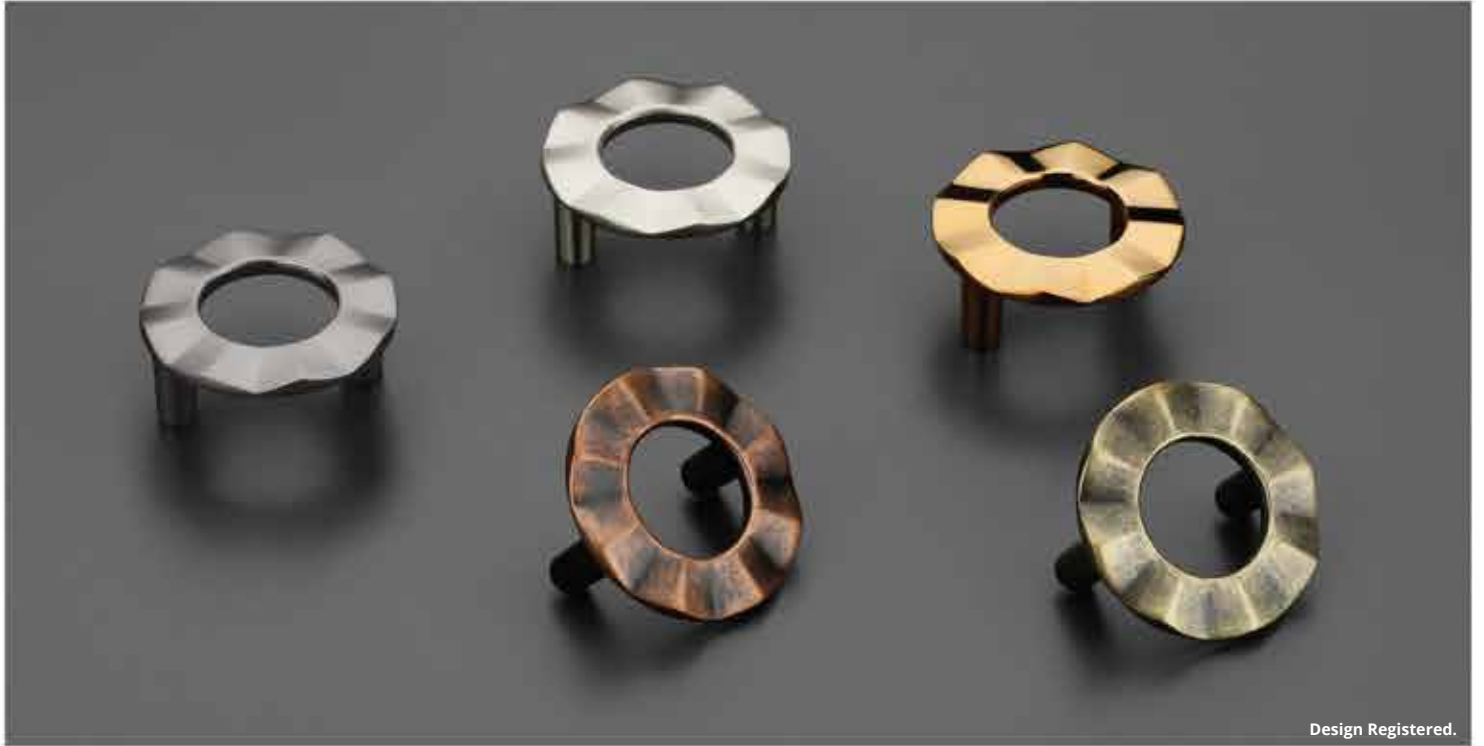

Design Registered.

↑ **KN 10133**

Size	M.R.P.					Packing Per Box
	Grey	SS Matt	BA Stone	CA Stone	PVD Rose Gold	
-	₹ 216	₹ 198	₹ 198	₹ 198	₹ 297	30