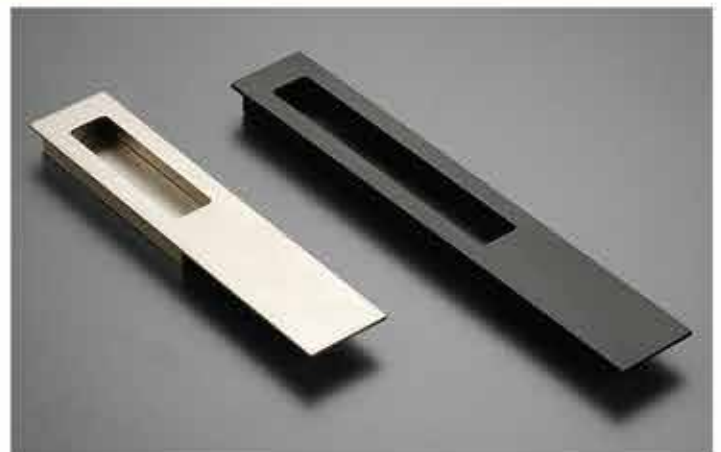

Drawer Pull / Sliding Door Handle

DP 10007 (Aluminium)

Size	M.R.P.		Packing Per Box
	Matt	Black	
96	₹ 738	₹ 738	05
160	₹ 936	₹ 936	05