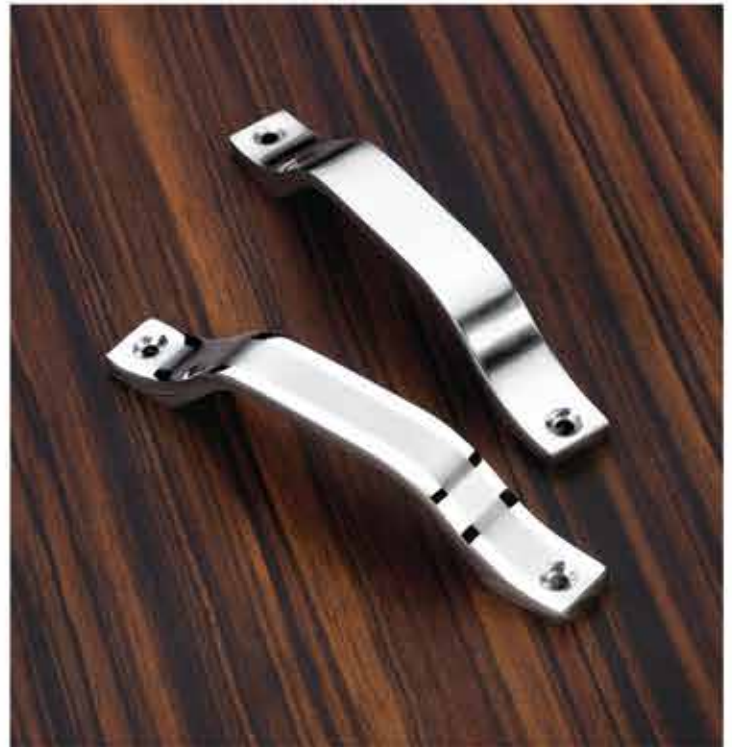

↑ WH 709

Size	M.R.P. CPTT/FML (Square)	Packing Per Box
96	₹ 198	25
128	₹ 270	20
160	₹ 351	15