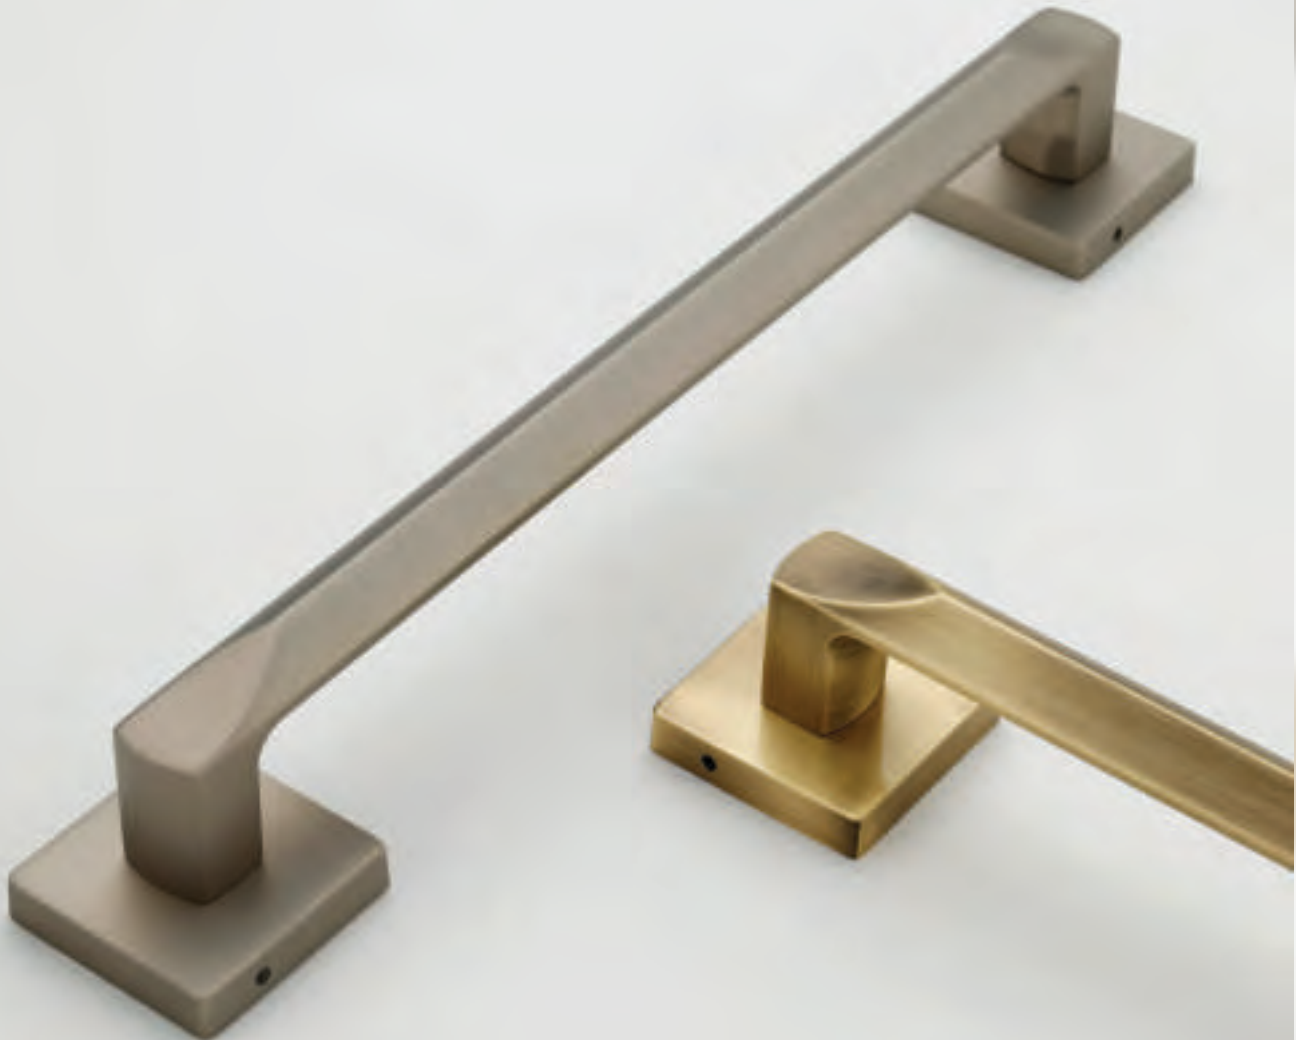

# Main Door Handle

**Black & White**<sup>®</sup>

Premium Quality Hardware

Model

**302**

Size : 300mm  
Finish : SS Matt, Atq. Brass, CP, Chocolate Gold  
Material : Zinc Alloy + Diamond

## Main Door Handle

**Black & White**<sup>®</sup>  
Premium Quality Hardware

Model

**301**

Size : 300mm  
Finish : SS Matt, Atq. Brass, CP, Matt Black  
Material : Zinc Alloy

98

# Main Door Handle

Model

**Nexa**

Size : 250mm

Finish : SS Matt+Choco Gold, Atq. Brass+Black, CP+Wenge, SS Matt+Wenge

Material : Zinc Alloy