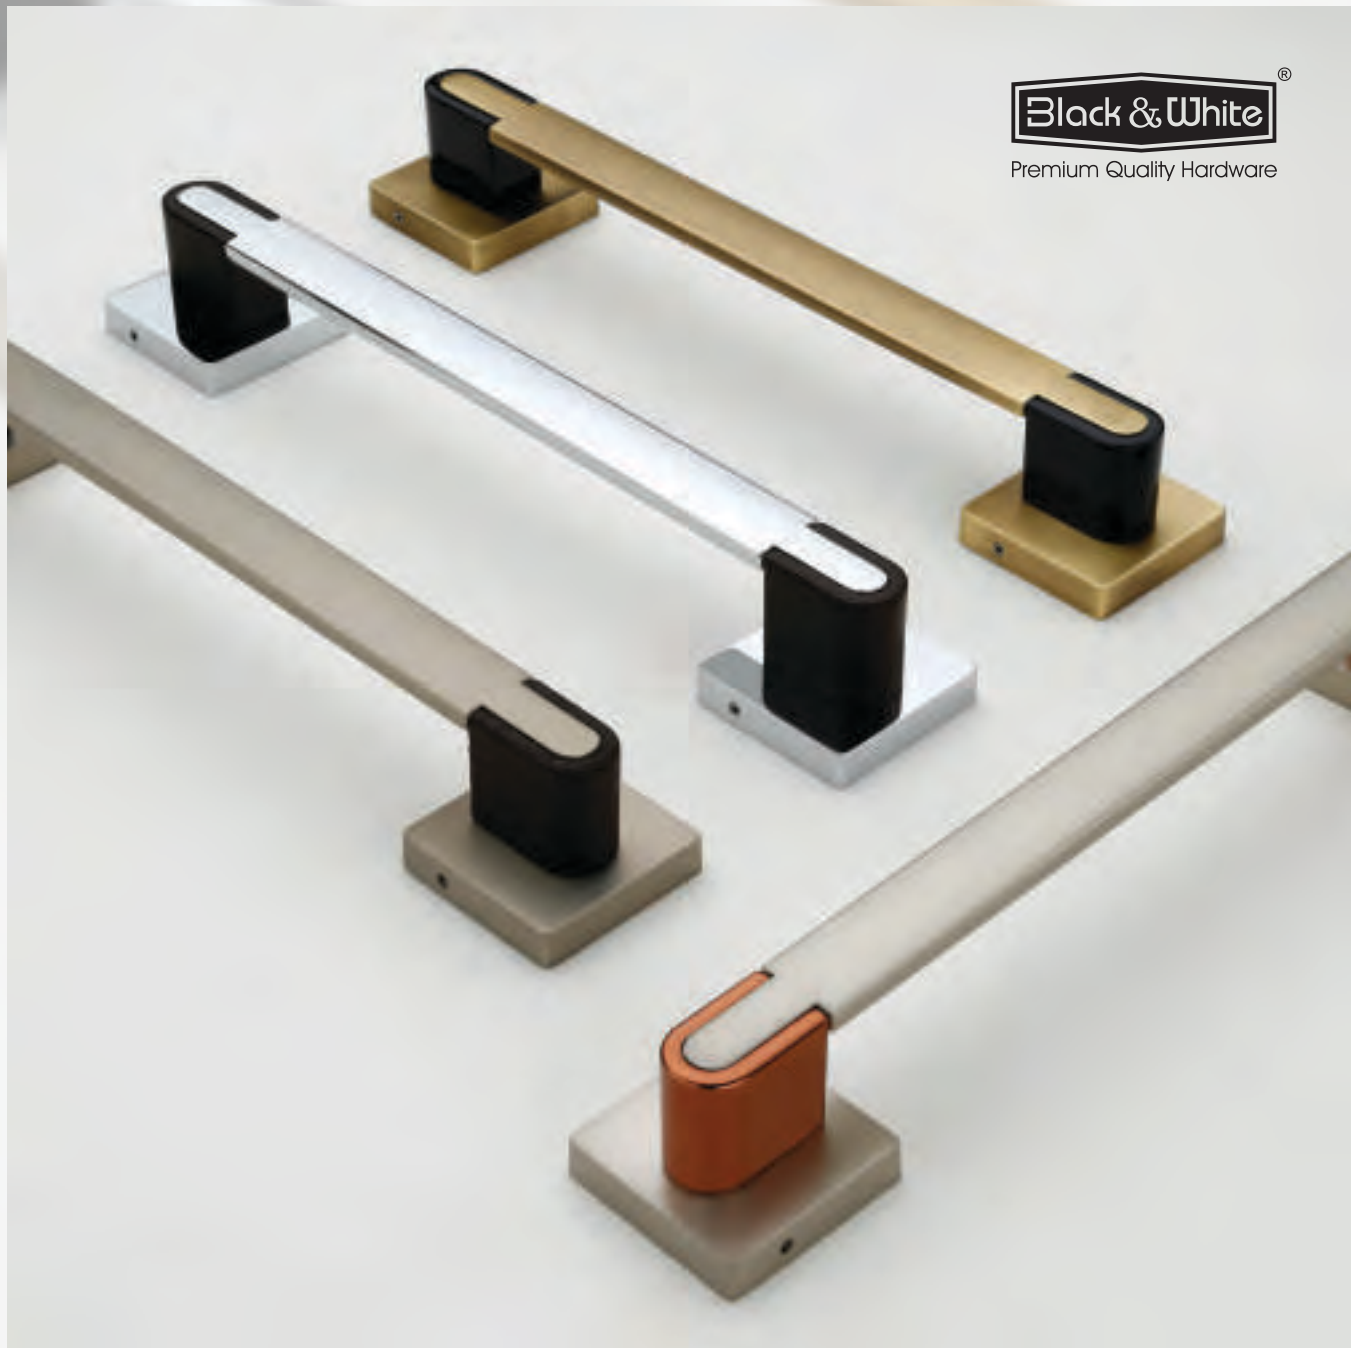

# Main Door Handle

**Black & White**<sup>®</sup>

Premium Quality Hardware

Model

**302**

Size : 300mm  
Finish : SS Matt, Atq. Brass, CP, Chocolate Gold  
Material : Zinc Alloy + Diamond

## Main Door Handle

**Black & White**<sup>®</sup>  
Premium Quality Hardware

Model

**301**

Size : 300mm  
Finish : SS Matt, Atq. Brass, CP, Matt Black  
Material : Zinc Alloy

98

# Main Door Handle

Model

**Nexa**

Size : 250mm

Finish : SS Matt+Choco Gold, Atq. Brass+Black, CP+Wenge, SS Matt+Wenge

Material : Zinc Alloy