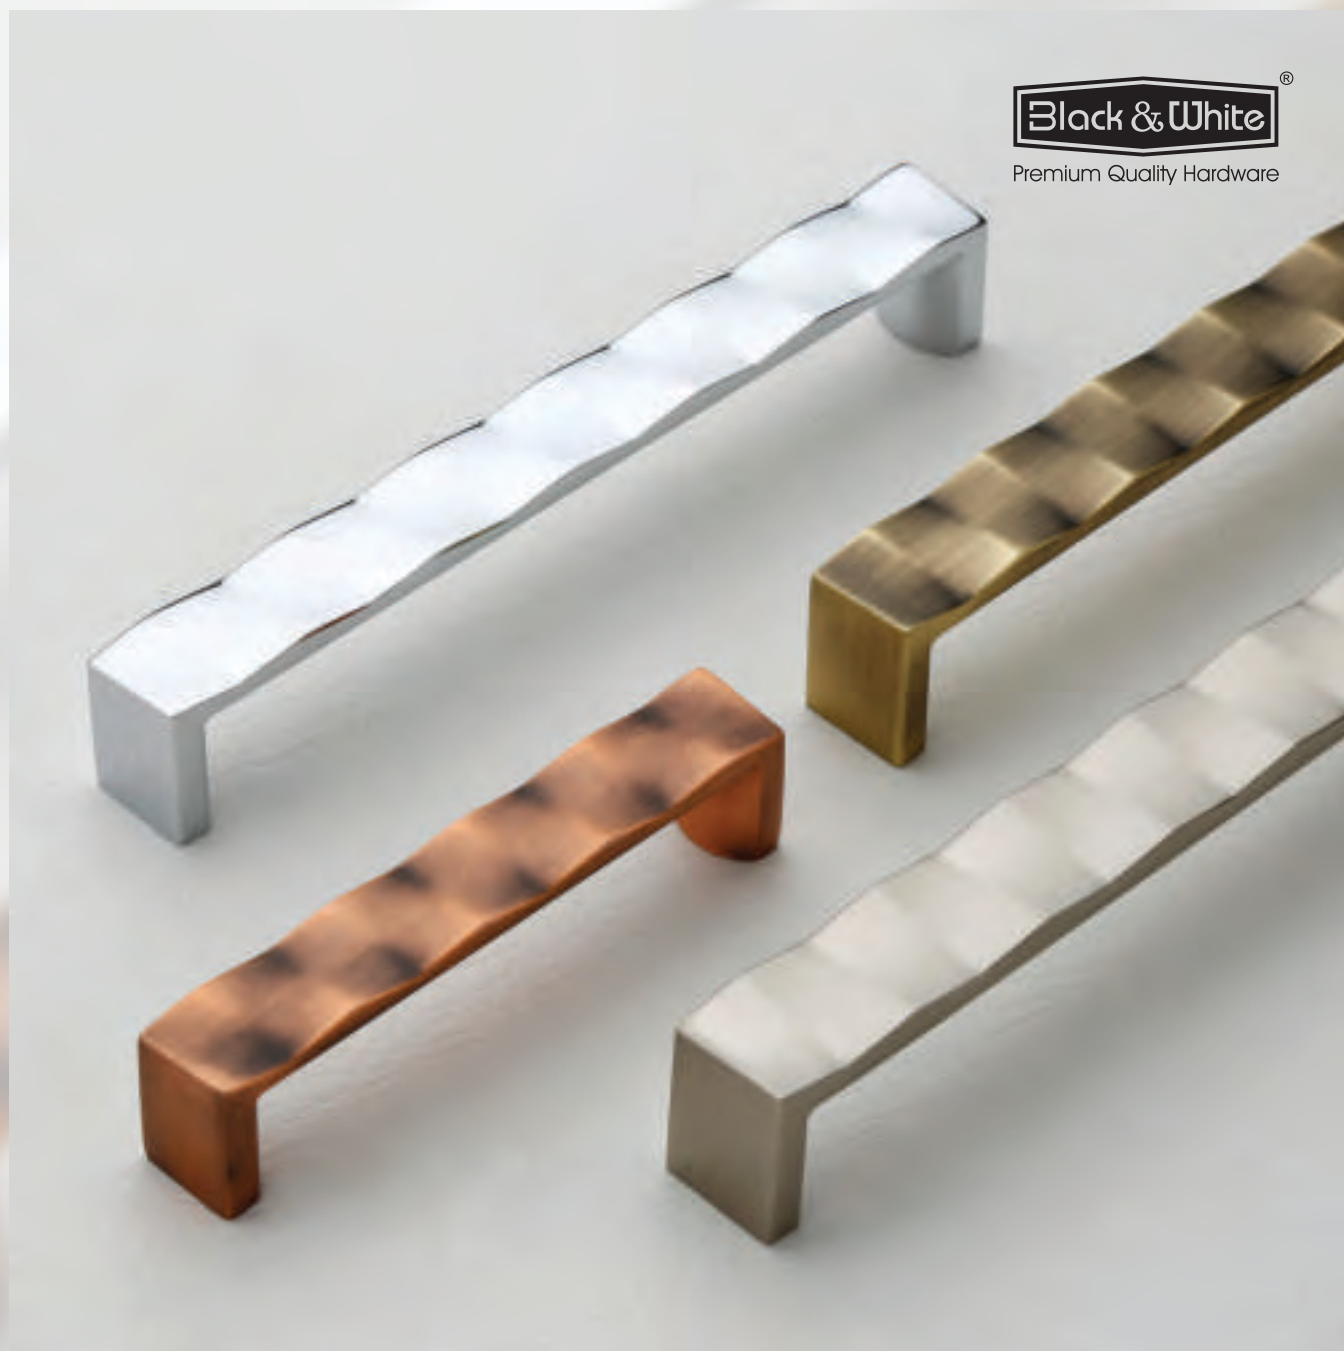

Cabinet Handle

Black & White®
Premium Quality Hardware

Model

Spirit

Size : 96mm, 160mm, 224mm, 288mm

Finish : Matt L., Atq. Brass, CP, Atq. Copper

Material : Zinc Alloy