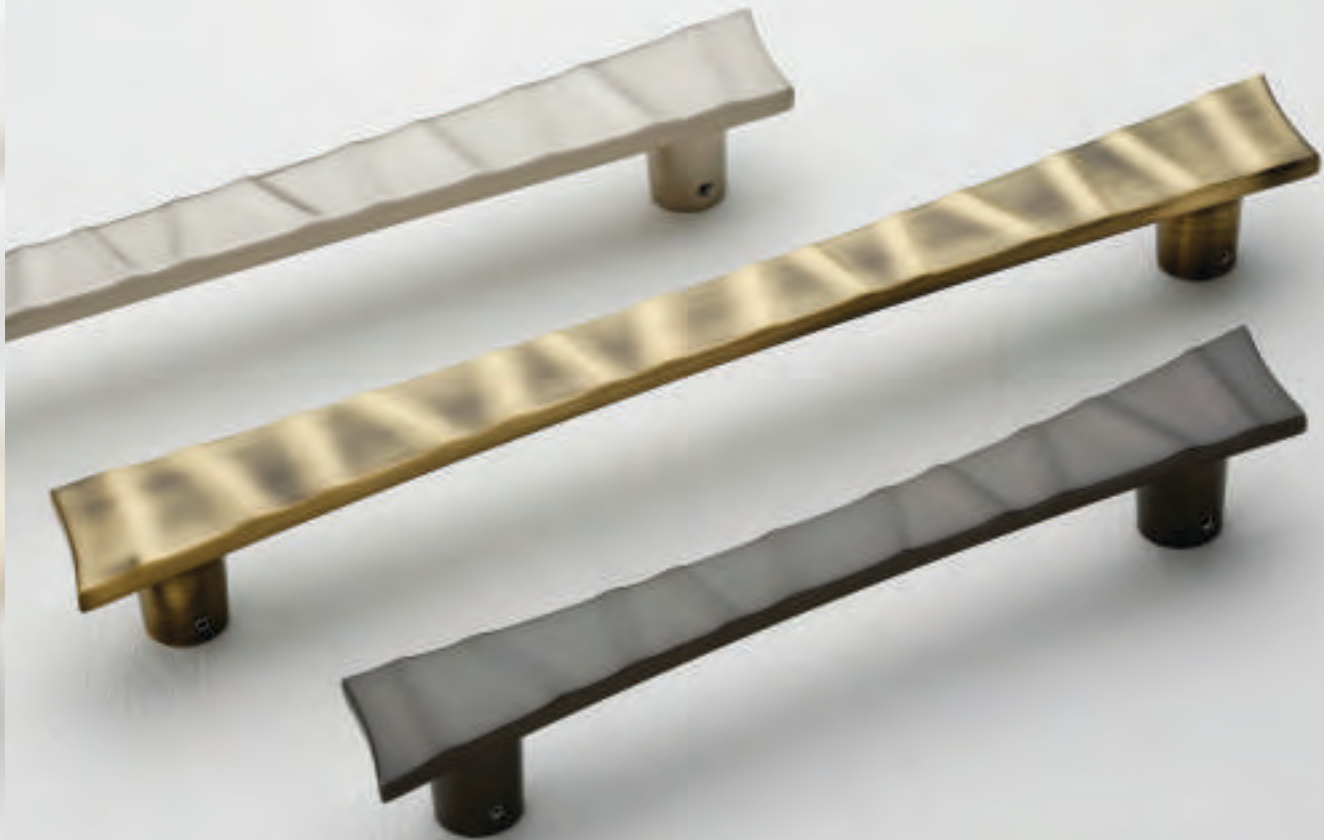

## Glass Door Handle

**Black & White**<sup>®</sup>  
Premium Quality Hardware

Model

**Lining**

Size : 200mm, 300mm, 400mm

Finish : Satin I., Atq. Brass, CP, Black Matt

Material : Zinc Alloy

108

# Glass Door Handle

Model

**A-One**

Size : 200mm, 300mm, 400mm

Finish : Satin+Brown, CP+White, Atq, Brass+Black

Material : Zinc Alloy + ABS

## Glass Door Handle

**Black & White**<sup>®</sup>  
Premium Quality Hardware

Model

**Glamer**

**Size** : 200mm, 300mm, 400mm

**Finish** : CP, Atq. Brass, Satin L., Satin Black

**Material** : Zinc Alloy

110