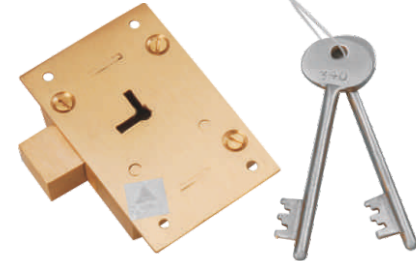

small body cy

m.s. mortice lock

dead lock cylindrical

pin cylinder osk

pin cylinder bsk

pin cylinder half

pin cylinder ultra key

doorline

CUPBOARD & DOOR LOCK

two in one door lock (forged key)

75, 100, 125, 150 mm

cupboard lock 4 lvr

50, 65, 75 mm

cupboard lock 6 lvr

50, 65, 75 mm

long link universal

65, 75, 85 mm

long link D/T

50, 65, 75, 85, 100 mm

universal lock

50, 65, 75, 85, 100 mm

universal D/T lock

65, 75, 85, 100 mm

forged long link (fp)

80 mm

forged universal (ff)

80 mm

doorline

CUPBOARD & DOOR LOCK

sliding lock

65, 70 mm

brass baby latch