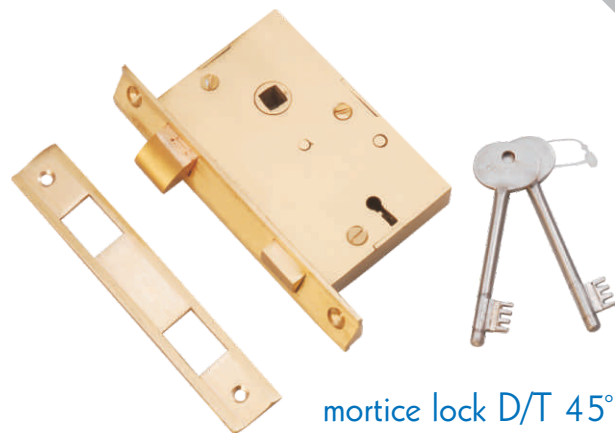

65, 75, 85 mm

long link D/T

50, 65, 75, 85, 100 mm

universal lock

50, 65, 75, 85, 100 mm

universal D/T lock

65, 75, 85, 100 mm

forged long link (fp)

80 mm

forged universal (ff)

80 mm

doorline

CUPBOARD & DOOR LOCK

sliding lock

65, 70 mm

brass baby latch

65 mm

mortice lock D/T

65 mm

mortice lock D/T 45°

65 mm

dead lock D/T 45°

65 mm

dead lock D/T

50, 65, 75 mm

aluminium door lock

85, 100 mm

aluminium door lock 'L' type

100 mm

kapat lock MSK

65, 75 mm

doorline®