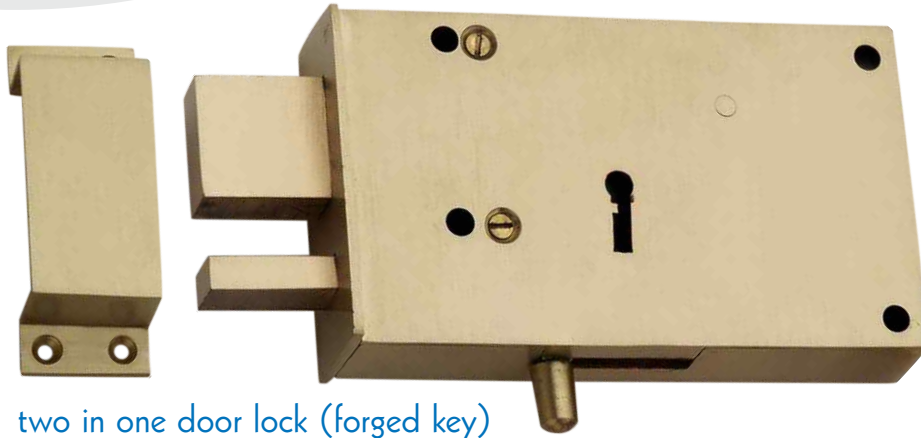

door chain

door boltcum
door chain

royal
125,175,250 mm

ideal
125,175 mm

zed/choice
175,225 mm

ball knob
round concl.

ball knob
round fix

big body cy

small body cy

m.s. mortice lock

dead lock cylindrical

pin cylinder osk

pin cylinder bsk

pin cylinder half

pin cylinder ultra key

doorline

CUPBOARD & DOOR LOCK

two in one door lock (forged key)

75, 100, 125, 150 mm

cupboard lock 4 lvr

50, 65, 75 mm

cupboard lock 6 lvr

50, 65, 75 mm

long link universal