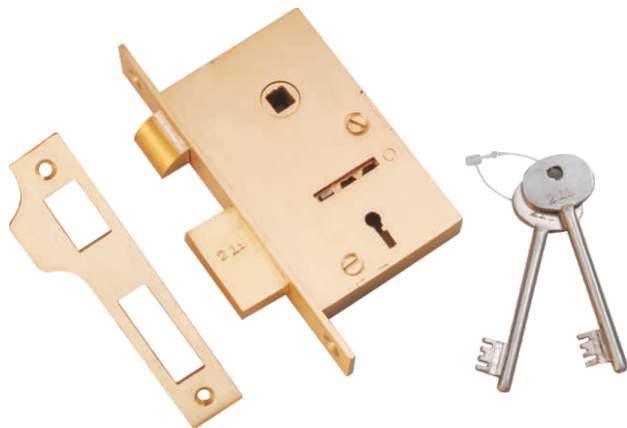

65, 75, 85 mm

long link D/T

50, 65, 75, 85, 100 mm

universal lock

50, 65, 75, 85, 100 mm

universal D/T lock

65, 75, 85, 100 mm

forged long link (fp)

80 mm

forged universal (ff)

80 mm

doorline

CUPBOARD & DOOR LOCK

sliding lock

65, 70 mm

brass baby latch

65 mm

mortice lock D/T

65 mm

mortice lock D/T 45°

65 mm

dead lock D/T 45°

65 mm

dead lock D/T