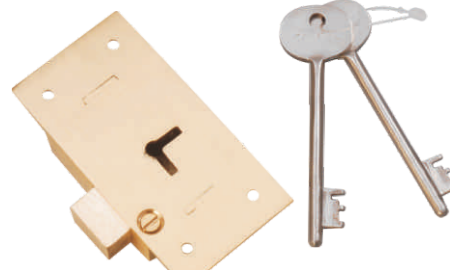

small body cy

m.s. mortice lock

dead lock cylindrical

pin cylinder osk

pin cylinder bsk

pin cylinder half

pin cylinder ultra key

doorline

CUPBOARD & DOOR LOCK

two in one door lock (forged key)

75, 100, 125, 150 mm

cupboard lock 4 lvr

50, 65, 75 mm

cupboard lock 6 lvr

50, 65, 75 mm

long link universal

65, 75, 85 mm

long link D/T

50, 65, 75, 85, 100 mm

universal lock

50, 65, 75, 85, 100 mm

universal D/T lock

65, 75, 85, 100 mm

forged long link (fp)

80 mm

forged universal (ff)

80 mm

doorline

CUPBOARD & DOOR LOCK

sliding lock

65, 70 mm

brass baby latch