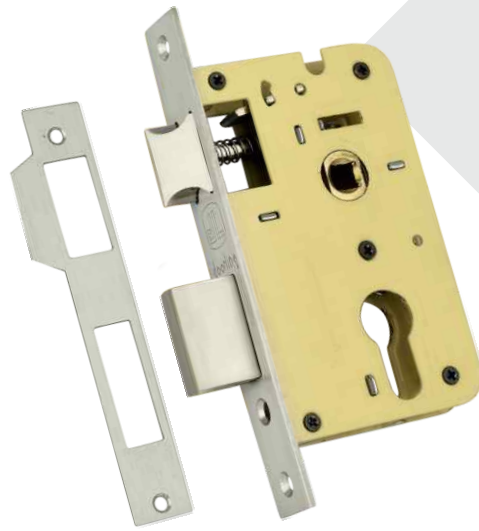

look
175,225 mm

select
175,225 mm

CONCEALED HANDLES

royal
175,225,275 mm

kobra
175,225 mm

zed/choice
175,225 mm

DOOR ACCESSORIES

tower bolt
big knob

door chain

door boltcum
door chain

royal
125,175,250 mm

ideal
125,175 mm

zed/choice
175,225 mm

ball knob
round concl.

ball knob
round fix

big body cy

small body cy

m.s. mortice lock

dead lock cylindrical

pin cylinder osk

pin cylinder bsk

pin cylinder half

pin cylinder ultra key

doorline