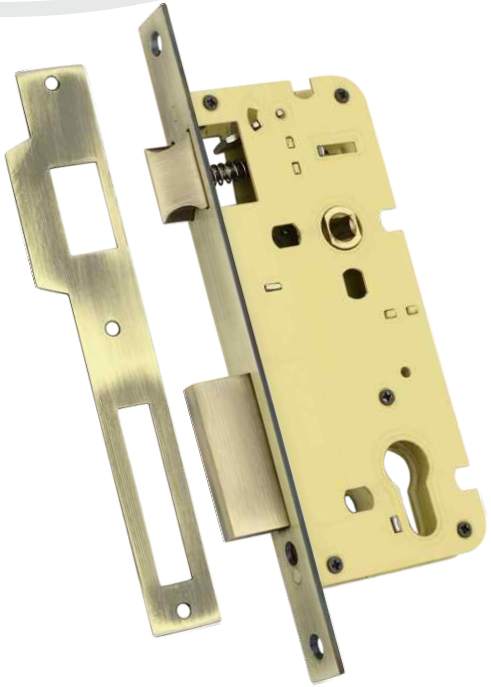

look
175,225 mm

select
175,225 mm

CONCEALED HANDLES

royal
175,225,275 mm

kobra
175,225 mm

zed/choice
175,225 mm

DOOR ACCESSORIES

tower bolt
big knob

door chain

door boltcum
door chain

royal
125,175,250 mm

ideal
125,175 mm

zed/choice
175,225 mm

ball knob
round concl.

ball knob
round fix

big body cy

small body cy

m.s. mortice lock

dead lock cylindrical

pin cylinder osk

pin cylinder bsk

pin cylinder half

pin cylinder ultra key

doorline