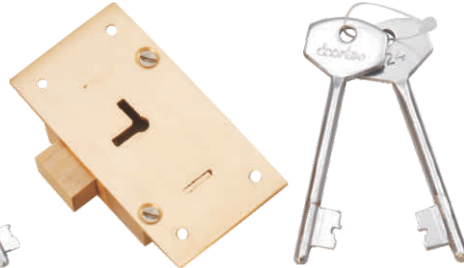

small body cy

m.s. mortice lock

dead lock cylindrical

pin cylinder osk

pin cylinder bsk

pin cylinder half

pin cylinder ultra key

doorline

CUPBOARD & DOOR LOCK

two in one door lock (forged key)

75, 100, 125, 150 mm

cupboard lock 4 lvr

50, 65, 75 mm

cupboard lock 6 lvr

50, 65, 75 mm

long link universal

65, 75, 85 mm

long link D/T

50, 65, 75, 85, 100 mm

universal lock

50, 65, 75, 85, 100 mm

universal D/T lock

65, 75, 85, 100 mm

forged long link (fp)

80 mm

forged universal (ff)

80 mm

doorline

CUPBOARD & DOOR LOCK

sliding lock

65, 70 mm

brass baby latch