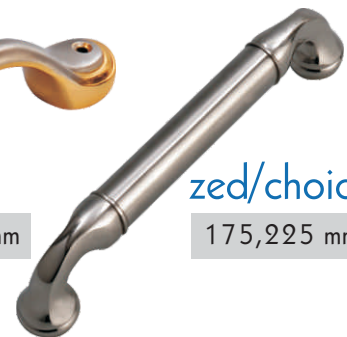

look
175,225 mm

select
175,225 mm

CONCEALED HANDLES

royal
175,225,275 mm

kobra
175,225 mm

zed/choice
175,225 mm

DOOR ACCESSORIES

tower bolt
big knob

door chain

door boltcum
door chain

royal
125,175,250 mm

ideal
125,175 mm

zed/choice
175,225 mm

ball knob
round concl.

ball knob
round fix

big body cy

small body cy

m.s. mortice lock

dead lock cylindrical

pin cylinder osk

pin cylinder bsk

pin cylinder half

pin cylinder ultra key

doorline