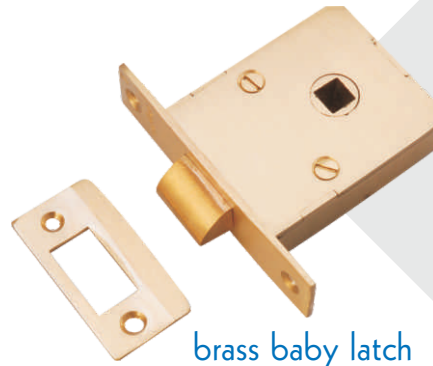

65, 75, 85 mm

long link D/T

50, 65, 75, 85, 100 mm

universal lock

50, 65, 75, 85, 100 mm

universal D/T lock

65, 75, 85, 100 mm

forged long link (fp)

80 mm

forged universal (ff)

80 mm

doorline

CUPBOARD & DOOR LOCK

sliding lock

65, 70 mm

brass baby latch