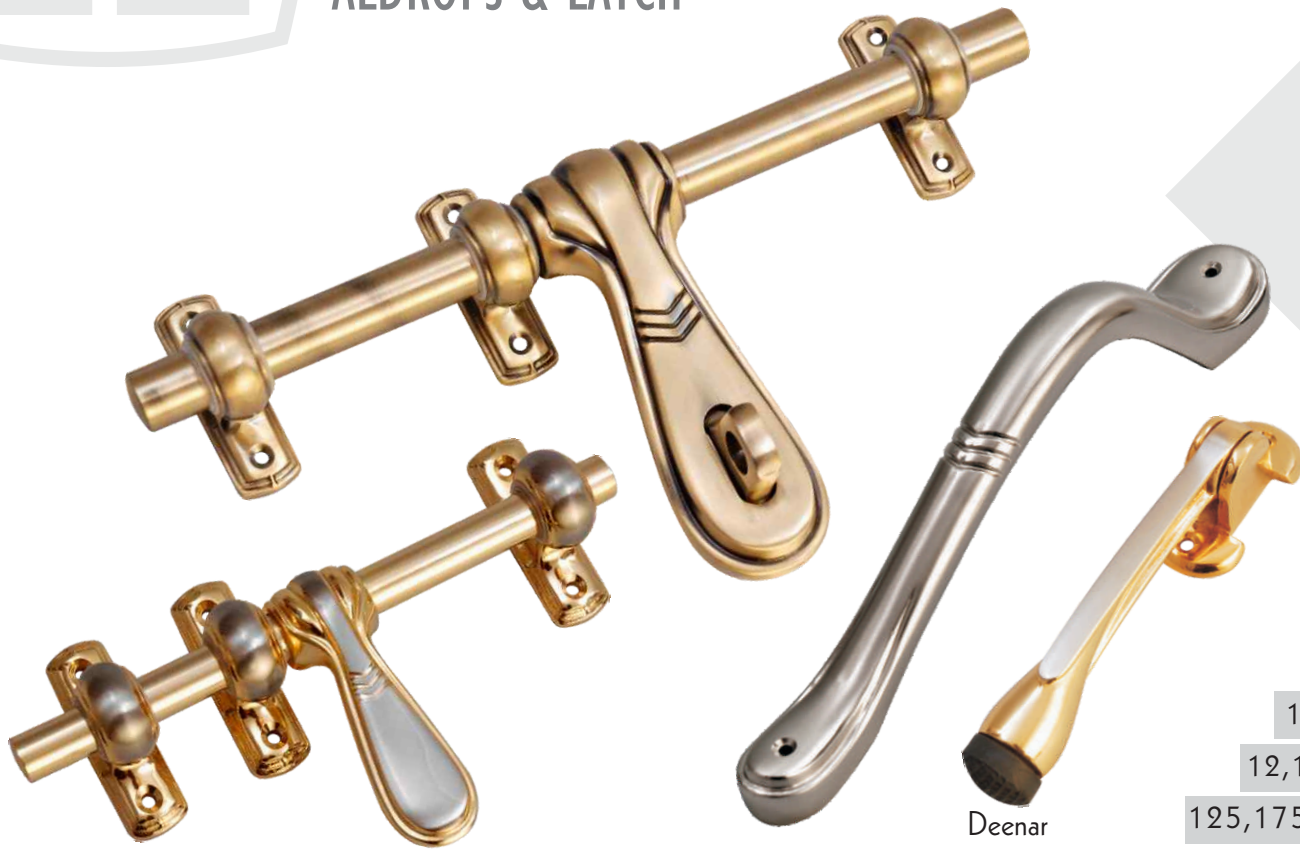

125, 150 mm

doorline

ALDROPS & LATCH

sapphire

12,16 mm	Latch
12,16,19 mm	Aldrop
125,175,225,275 mm	Handle

dongra

12 mm	Latch
12,16 mm	Aldrop
125,175,250 mm	Handle

doorline

ALDROPS & LATCH

dio

12,16 mm Latch

12,16,19 mm Aldrop

125,175,250 mm Handle

Deenar

star

12 mm Latch