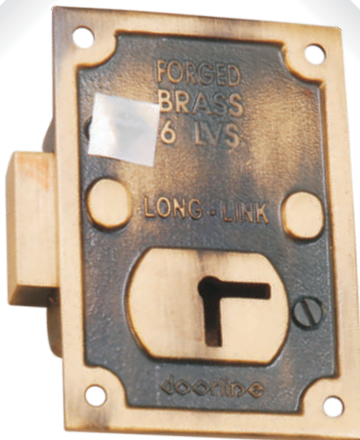

small body cy

m.s. mortice lock

dead lock cylindrical

pin cylinder osk

pin cylinder bsk

pin cylinder half

pin cylinder ultra key

doorline

65, 75, 85 mm

long link D/T

50, 65, 75, 85, 100 mm

universal lock

50, 65, 75, 85, 100 mm

universal D/T lock

65, 75, 85, 100 mm

forged long link (fp)

80 mm

forged universal (ff)

80 mm

doorline

CUPBOARD & DOOR LOCK

sliding lock

65, 70 mm

brass baby latch