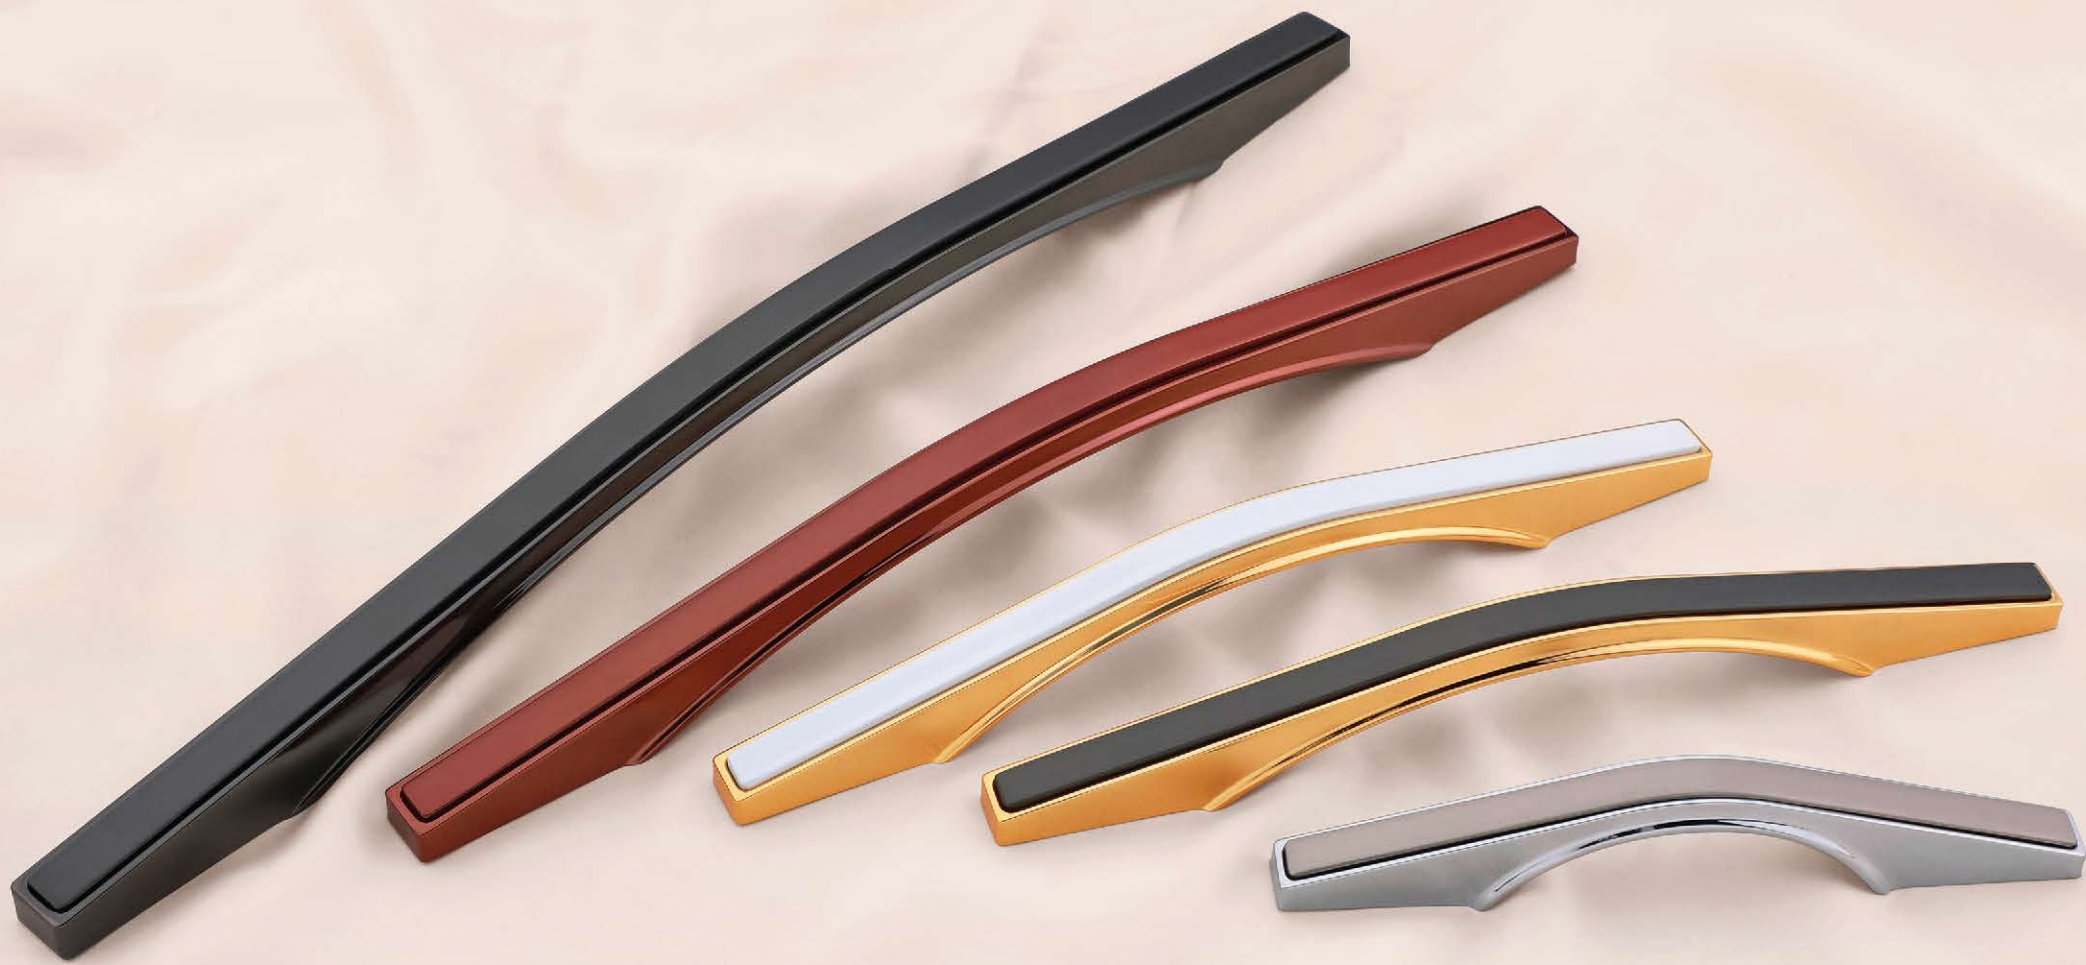

iCH-980

SIZE : 96mm | 160mm | 224mm | 288mm

FINISH : ☐ CP2T ☒ BN2T ☒ CH2T ☐ GOLD+WHITE ☒ GOLD+BLACK

MATERIAL :
ZINC