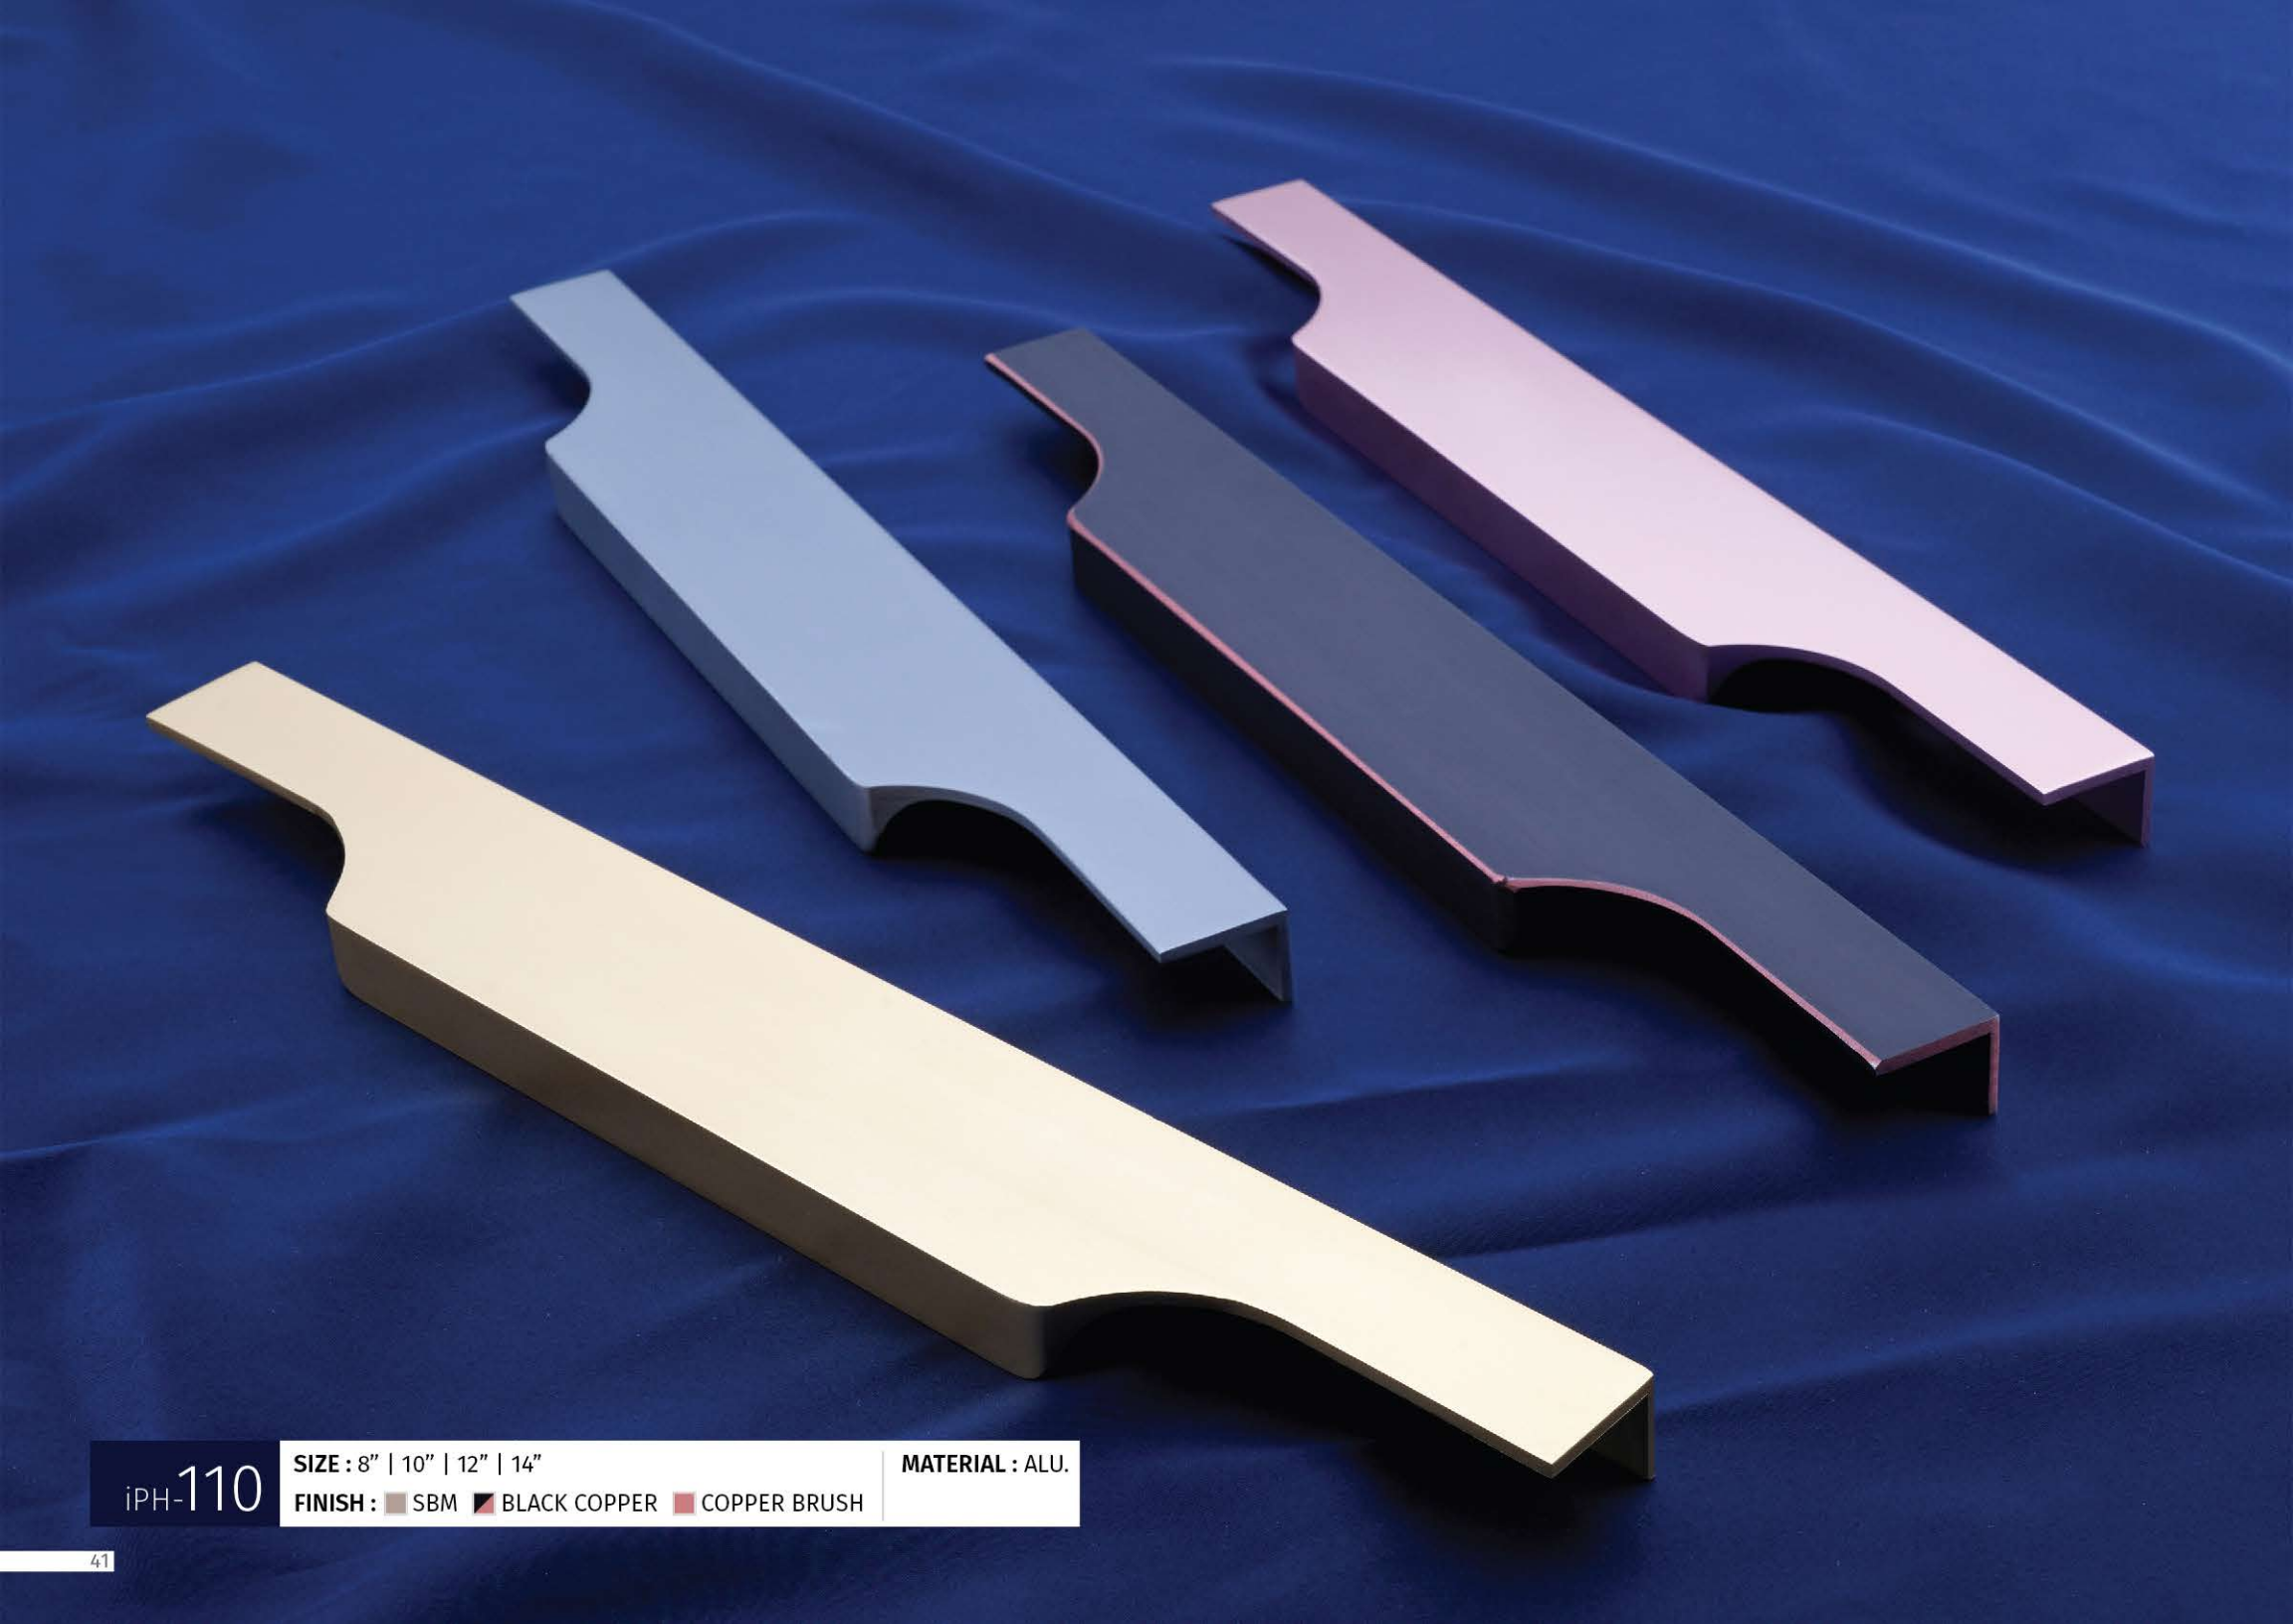

iPH-110

SIZE : 8" | 10" | 12" | 14"

MATERIAL : ALU.

FINISH : SBM BLACK COPPER COPPER BRUSH