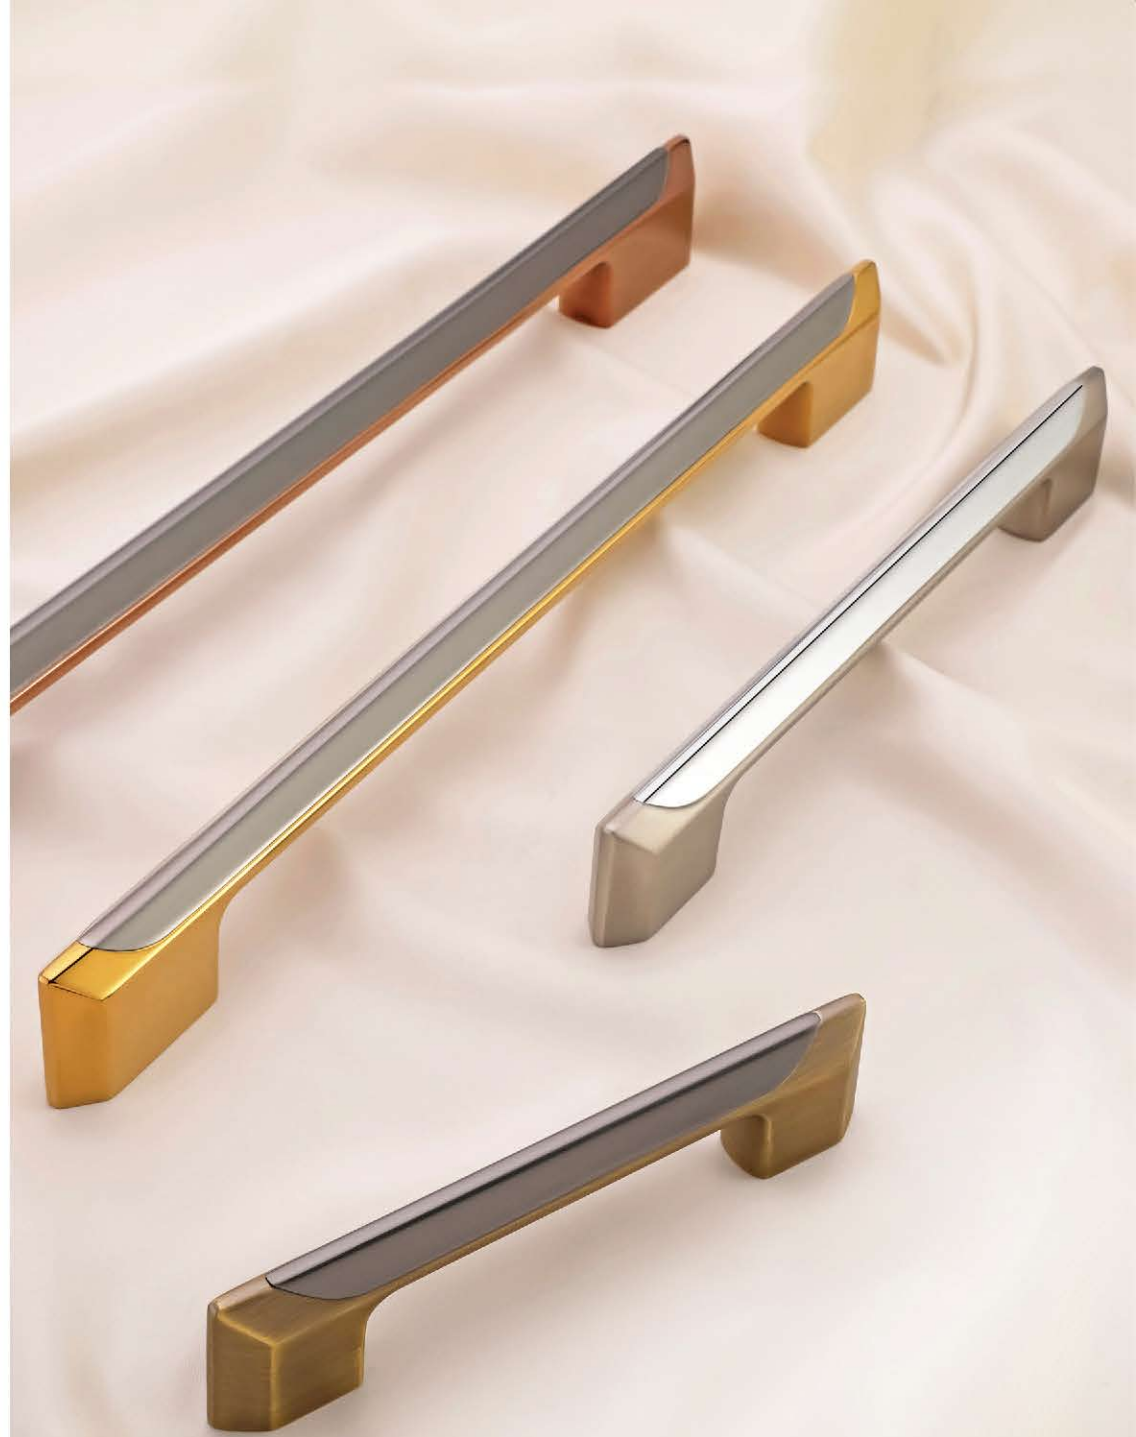

iCH-530

SIZE : 96mm | 160mm | 256mm | 320mm

MATERIAL : ZINC

FINISH : ■ CP2T ■ ABM+GR ■ GP+GR(PVD) ■ CH(PVD)+GR(M)