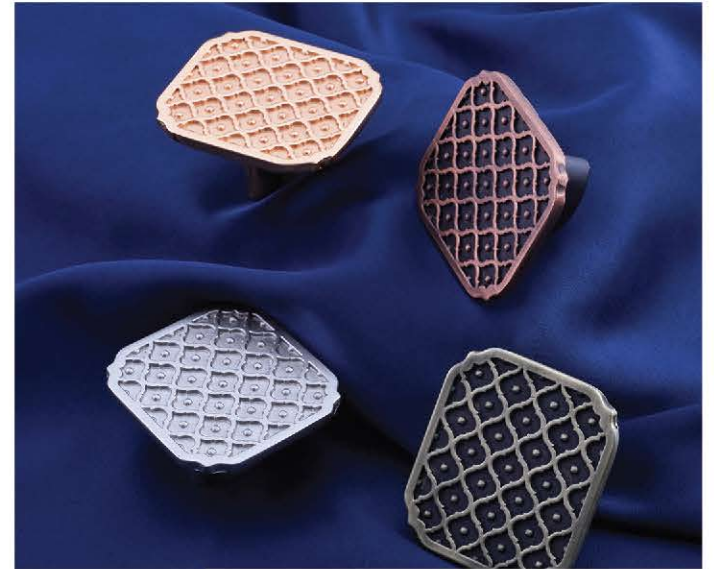

iKN-340 | SIZE: --- | MATERIAL: ZINC
FINISH: ABM ASM ACM