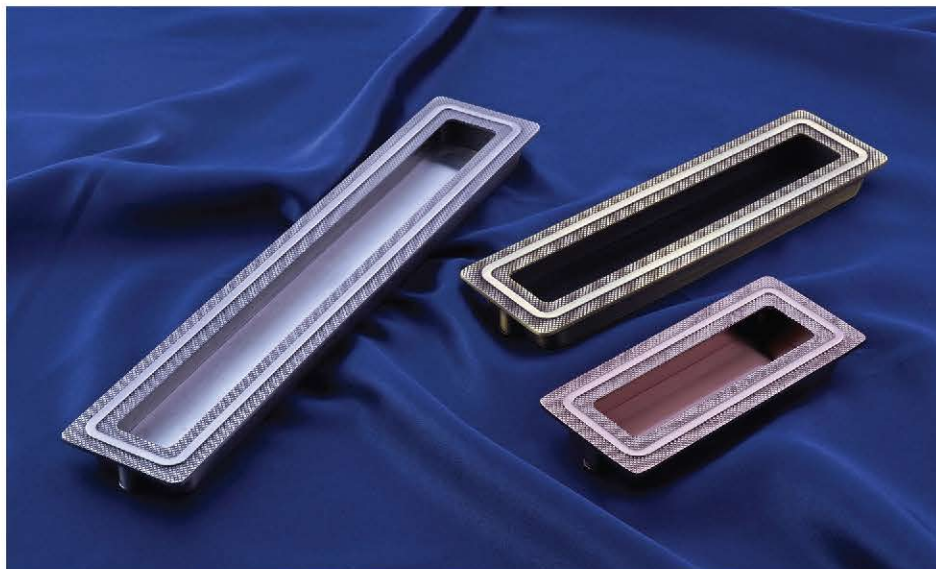

**iCH-1020** | **SIZE :** 96mm | 160mm | 224mm | 288mm | **MATERIAL :** ZINC  
**FINISH :** ABM+AB | ABM+BM | SB+AB

SLIDING & PROFILE  
HANDLE  
KNOB | KADI | HOOKS  
&  
ACCESSORIES

iSH-110

SIZE : 32mm | 96mm | 160mm | 224mm    MATERIAL : ZINC  
FINISH :  CP2T    BM+AB    CH2T