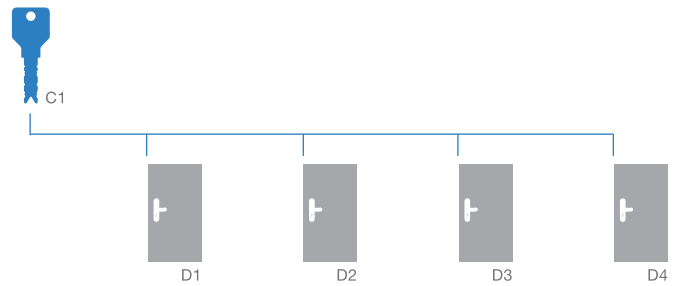

Common Key System

It is a set of identical locks operable by the same key.

Examples:
Toilets, Ducts, Service rooms