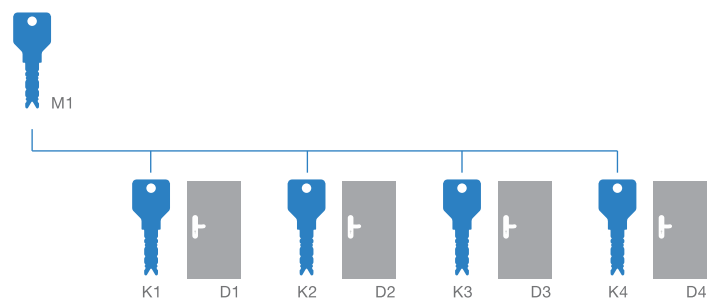

Master Key Arrangement

- The system consists of locks which are fitted on various application areas (D1, D2 ...)
- Each key is operated by an individually assigned key (K1, K2 ...) previously referred to as change key.
- The Master Key supersedes all these change keys and can be used to open all these locks in the system.

Examples:
Floor wise Master Key System