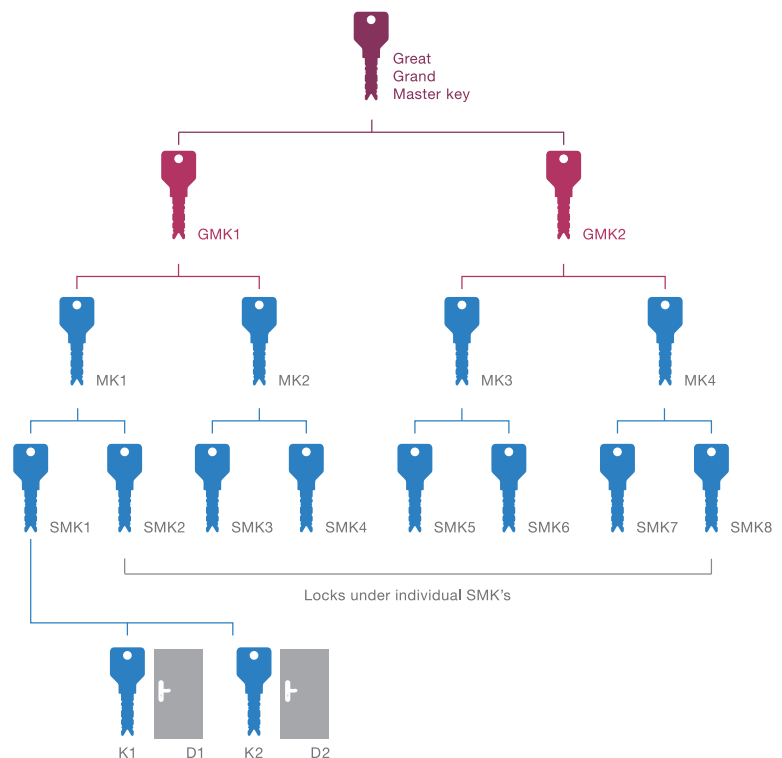

Great Grand Master Key Arrangement

- Great Grand Master Key is a group of some Grand Master Key systems operable by one Great Grand Master Key. This key operates all the locks in the entire system.

Examples:

Floorwise Master Key & Grand Master Key for the building & GGMK for the entire project.