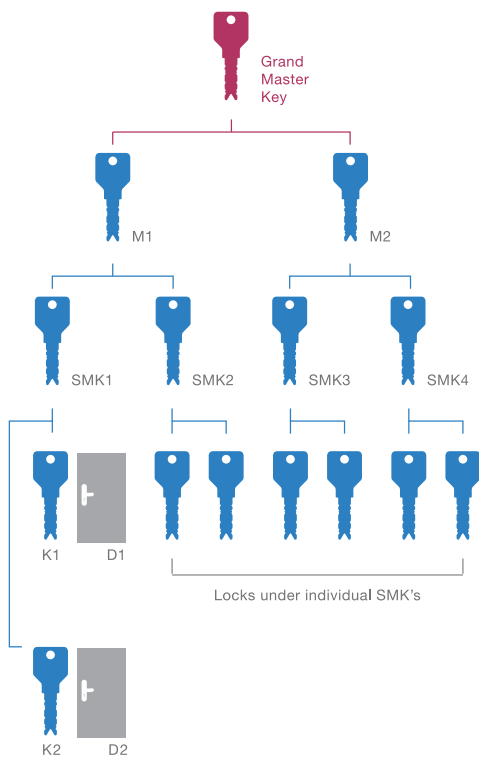

Master Key Arrangement

- The system consists of locks which are fitted on various application areas (D1, D2 ...)
- Each key is operated by an individually assigned key (K1, K2 ...) previously referred to as change key.
- The Master Key supersedes all these change keys and can be used to open all these locks in the system.

Examples:
Floor wise Master Key System

Grand Master Key Arrangement

- It is a group of small Master Key systems operable by one Grand Master Key. The Grand Master Key operates all the locks in the entire system. Each lock is operated individually by a separate key.

Examples:

Floor wise Master Key & Grand Master Key for the entire building (even across buildings)

Great Grand Master Key Arrangement

- Great Grand Master Key is a group of some Grand Master Key systems operable by one Great Grand Master Key. This key operates all the locks in the entire system.