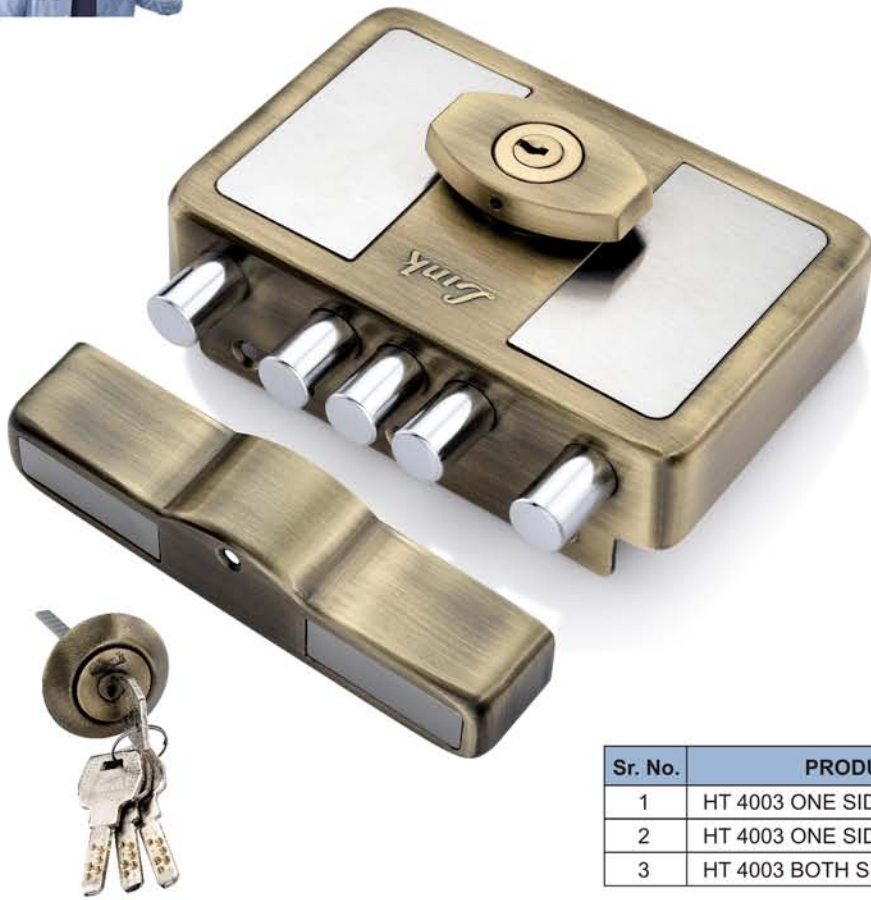

HT - 4003

- Material
  Mild Steel
- Finish
  SS / Antique
- Action
  5 Bullets (D/A)
- Available In
  OSK & BSK

* ALL MRP PER PC.

Sr. No.	PRODUCT	FINISH	MRP	Std. Pkg.
1	HT 4003 ONE SIDE KEY LATCH	SS/ATQ.	6574	8
2	HT 4003 ONE SIDE KEY DEAD BOLT	SS/ATQ.	6574	8
3	HT 4003 BOTH SIDE KEY DEAD BOLT	SS/ATQ.	6836	8

HT - 4004

- Material
  Mild Steel
- Finish
  SS / Antique
- Action
  4 Bullets (D/A)
- Available In
  OSK & BSK