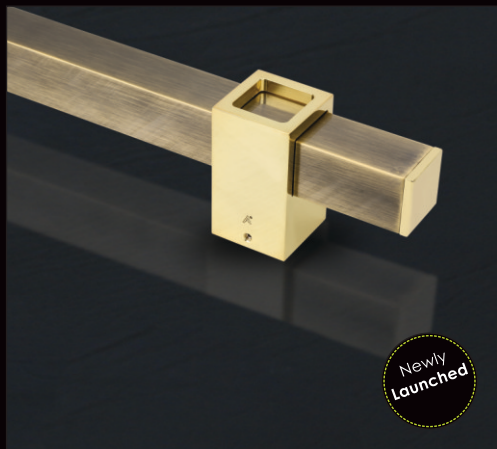

■ SNACK

Newly
Launched

■ SQUBE